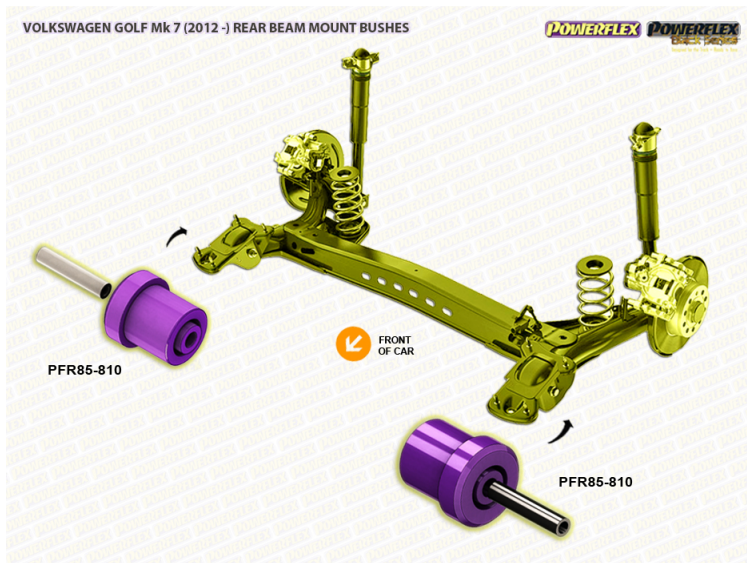

GOLF MK7 5G 2WD UPTO 122PS REAR BEAM

The prices shown on our website are per bush.

To get the total pack price you will need to multiple this price by the number of bushes per vehicle.

Bush Price x Qty Per Car = Pack Price

Suitable for the following vehicles,

Model	Displacement	Max. Power
1.2 TSI BlueMotion	1,197 cc (73 cu in)	85 PS (63 kW; 84 hp) at 4,300-5,300 rpm
1.2 TSI BlueMotion	1,197 cc (73 cu in)	105 PS (77 kW; 104 hp) at 5,000 rpm
1.6	1,598 cc (98 cu in)	110 PS (81 kW; 108 hp) at 5,800 rpm
1.0 TSI BlueMotion	999 cc (61 cu in)	115 PS (85 kW; 113 hp) at 5,000-5,500 rpm

Notes

- PFF 85830 is an insert for OEM part number 5Q0198 037 A.
- PFF 85831 is a complete bush for OEM part number 5Q0198 037 A.
- PFF 85832 is an insert for OEM part number 5Q0198 037 B.
- PFF 85833 is a complete bush for OEM part number 5Q0198 037 B.

FRONT WISHBONE FRONT BUSH

Qty Per Car **2**

Diagram Ref. **1**

Part No. **PFF 85501**

FRONT WISHBONE FRONT BUSH CAMBER ADJUSTABLE

Qty Per Car **2**

Diagram Ref. **1**

Part No. **PFF 85501G**