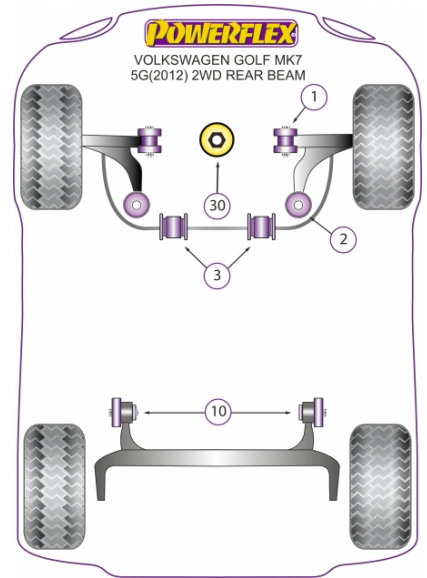

GOLF MK7 5G 2WD UPTO 122PS REAR BEAM

The prices shown on our website are per bush.

To get the total pack price you will need to multiple this price by the number of bushes per vehicle.

Bush Price x Qty Per Car = Pack Price