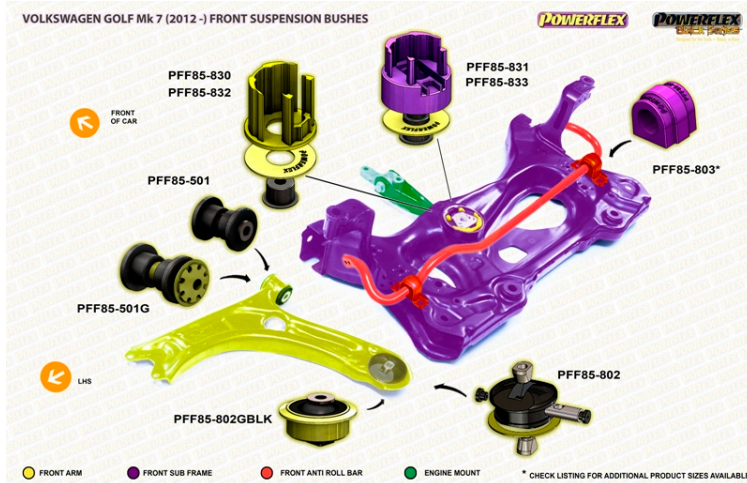

GOLF MK7 5G 2WD UPTO 122PS REAR BEAM

The prices shown on our website are per bush.

To get the total pack price you will need to multiple this price by the number of bushes per vehicle.

Bush Price x Qty Per Car = Pack Price

Suitable for the following vehicles,

Model	Displacement	Max. Power
1.2 TSI BlueMotion	1,197 cc (73 cu in)	85 PS (63 kW; 84 hp) at 4,300-5,300 rpm
1.2 TSI BlueMotion	1,197 cc (73 cu in)	105 PS (77 kW; 104 hp) at 5,000 rpm
1.6	1,598 cc (98 cu in)	110 PS (81 kW; 108 hp) at 5,800 rpm
1.0 TSI BlueMotion	999 cc (61 cu in)	115 PS (85 kW; 113 hp) at 5,000-5,500 rpm