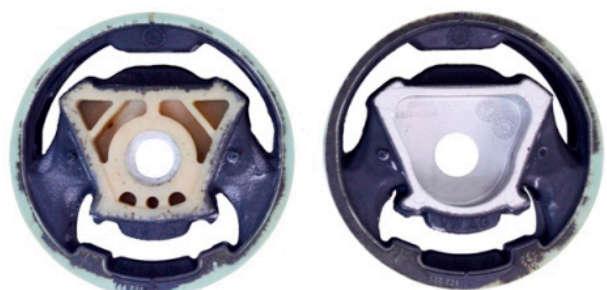

Use PFF85-832 Or PFF85-833 For OEM part number 5Q0198 037 B

In addition to the Road Series parts listed please check the Black Series website for other bushes suitable for this car that may be more suited to Track/Race use.

FRONT WISHBONE FRONT BUSH

Qty Per Car **2**

Diagram Ref. **1**

Part No. **PFF 85501**

FRONT WISHBONE FRONT BUSH CAMBER ADJUSTABLE

Qty Per Car **2**

Diagram Ref. **1**

Part No. **PFF 85501G**