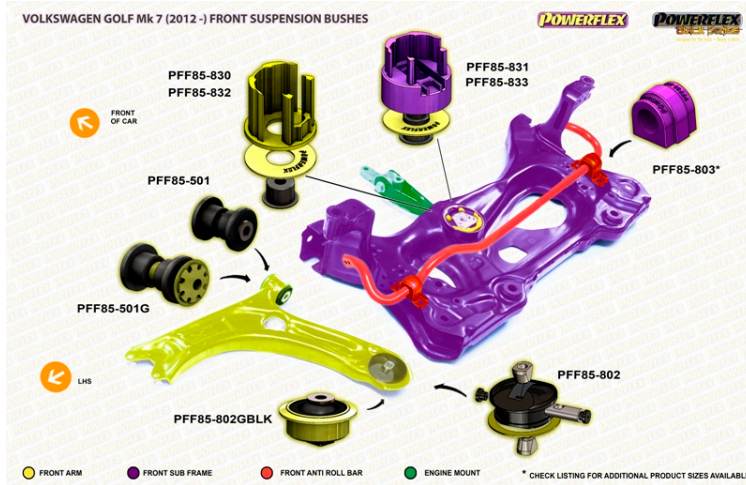

GOLF MK7 5G 4WD

The prices shown on our website are per bush.

To get the total pack price you will need to multiple this price by the number of bushes per vehicle.

Bush Price x Qty Per Car = Pack Price

- PFF 85830 is an insert for OEM part number 5Q0198 037 A.
- PFF 85831 is a complete bush for OEM part number 5Q0198 037 A.
- PFF 85832 is an insert for OEM part number 5Q0198 037 B.
- PFF 85833 is a complete bush for OEM part number 5Q0198 037 B.

Use PFF85-830 Or PFF85-831 For OEM
part number 5Q0198 037 A

Use PFF85-832 Or PFF85-833 For OEM
part number 5Q0198 037 B

In addition to the Road Series parts listed please check the Black Series website for other bushes suitable for this car that may be more suited to Track/Race use.

POWERFLEX HANDLING PACK (2012 -)

Qty Per Car **1**

Diagram Ref.

Part No. **PF85K-1007**

POWERFLEX HANDLING PACK (2012 -)

Qty Per Car **1**

Diagram Ref.

Part No. **PF85K-1008**

FRONT WISHBONE FRONT BUSH

Qty Per Car **2**

Diagram Ref. **1**

Part No. **PFF 85501**

FRONT WISHBONE FRONT BUSH CAMBER ADJUSTABLE

Qty Per Car **2**

Diagram Ref. **1**

Part No. **PFF 85501G**