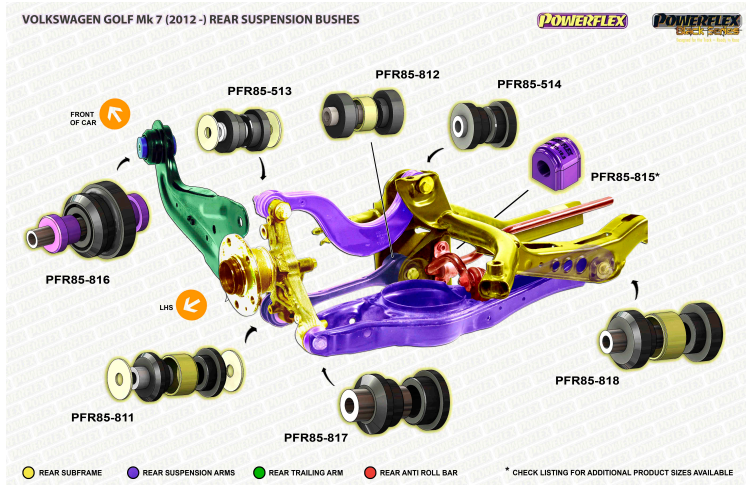

GOLF MK7 5G 4WD

The prices shown on our website are per bush.

To get the total pack price you will need to multiple this price by the number of bushes per vehicle.

Bush Price x Qty Per Car = Pack Price

- PFF 85830 is an insert for OEM part number 5Q0198 037 A.
- PFF 85831 is a complete bush for OEM part number 5Q0198 037 A.
- PFF 85832 is an insert for OEM part number 5Q0198 037 B.
- PFF 85833 is a complete bush for OEM part number 5Q0198 037 B.

Use PFF85-830 Or PFF85-831 For OEM
part number 5Q0198 037 A

Use PFF85-832 Or PFF85-833 For OEM
part number 5Q0198 037 B

In addition to the Road Series parts listed please check the Black Series website for other bushes suitable for this car that may be more suited to Track/Race use.

FRONT WISHBONE FRONT BUSH

Qty Per Car **2**

Diagram Ref. **1**

Part No. **PFF 85501**

FRONT WISHBONE FRONT BUSH CAMBER ADJUSTABLE

Qty Per Car **2**

Diagram Ref. **1**

Part No. **PFF 85501G**