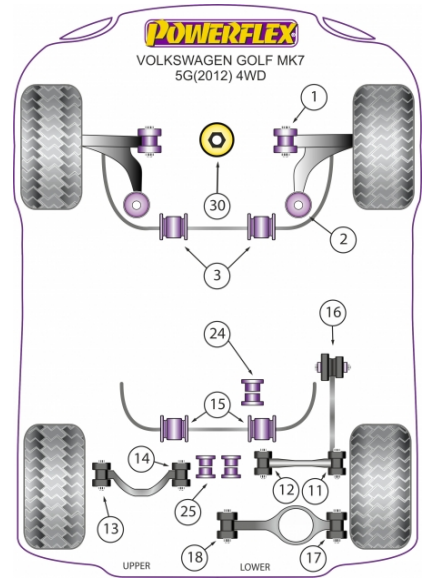

GOLF MK7 5G 4WD

The prices shown on our website are per bush.

To get the total pack price you will need to multiple this price by the number of bushes per vehicle.

Bush Price x Qty Per Car = Pack Price

- PFF 85830 is an insert for OEM part number 5Q0198 037 A.
- PFF 85831 is a complete bush for OEM part number 5Q0198 037 A.
- PFF 85832 is an insert for OEM part number 5Q0198 037 B.
- PFF 85833 is a complete bush for OEM part number 5Q0198 037 B.

Use PFF85-830 Or PFF85-831 For OEM
part number 5Q0198 037 A

Use PFF85-832 Or PFF85-833 For OEM
part number 5Q0198 037 B

In addition to the Road Series parts listed please check the Black Series website for other bushes suitable for this car that may be more suited to Track/Race use.

POWERFLEX HANDLING PACK (2012 -)

Qty Per Car **1**

Diagram Ref.

Part No. **PF85K-1007**

POWERFLEX HANDLING PACK (2012 -)

Qty Per Car **1**

Diagram Ref.

Part No. **PF85K-1008**

FRONT WISHBONE FRONT BUSH

Qty Per Car **2**

Diagram Ref. **1**

Part No. **PFF 85501**

FRONT WISHBONE FRONT BUSH CAMBER ADJUSTABLE

Qty Per Car **2**

Diagram Ref. **1**

Part No. **PFF 85501G**