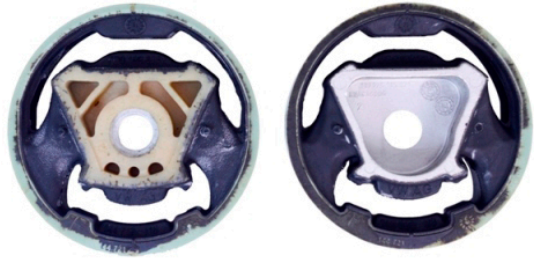

GOLF MK7 5G 4WD

The prices shown on our website are per bush.

To get the total pack price you will need to multiple this price by the number of bushes per vehicle.

Bush Price x Qty Per Car = Pack Price

- PFF 85830 is an insert for OEM part number 5Q0198 037 A.
- PFF 85831 is a complete bush for OEM part number 5Q0198 037 A.
- PFF 85832 is an insert for OEM part number 5Q0198 037 B.
- PFF 85833 is a complete bush for OEM part number 5Q0198 037 B.

Use PFF85-830 Or PFF85-831 For OEM
part number 5Q0198 037 A

Use PFF85-832 Or PFF85-833 For OEM
part number 5Q0198 037 B

In addition to the Road Series parts listed please check the Black Series website for other bushes suitable for this car that may be more suited to Track/Race use.