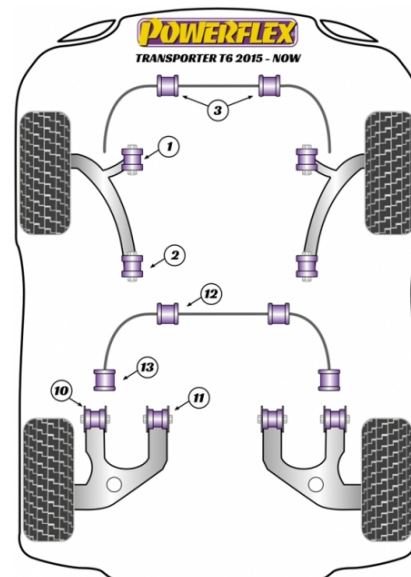

In addition to the Road Series parts listed please check the Black Series website for other bushes suitable for this car that may be more suited to Track/Race use.

FRONT ARM FRONT BUSH

Qty Per Car **2**

Diagram Ref. **1**

Part No. **PFF 851301**

FRONT ARM FRONT BUSH, CAMBER ADJUSTABLE

Qty Per Car **2**

Diagram Ref. **1**

Part No. **PFF 851301G**

FRONT ARM REAR BUSH

Qty Per Car **2**

Diagram Ref. **2**

Part No. **PFF 851302**

FRONT ARM REAR BUSH, CASTER ADJUSTABLE

Qty Per Car **2**

Diagram Ref. **2**

Part No. **PFF 851302G**

FRONT ANTI ROLL BAR BUSH 22MM

Qty Per Car **2**

Diagram Ref. **13**

Part No. **PFR 85131322**

REAR ANTI ROLL BAR BUSH TO ARM 24MM

Qty Per Car **2**

Diagram Ref. **13**

Part No. **PFR 85131324**

REAR ANTI ROLL BAR BUSH TO ARM 28MM

Qty Per Car **2**