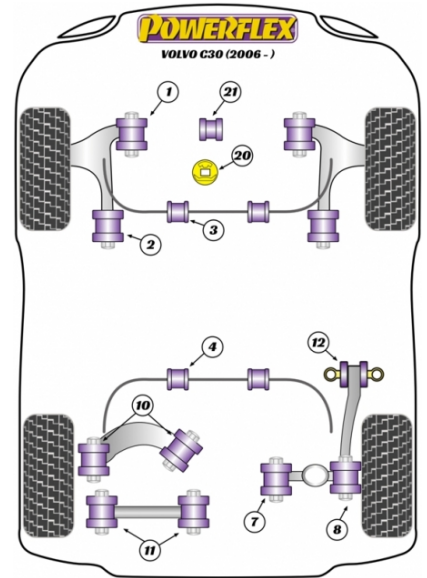

Notes:

- PFF 19801 suitable for M12 bolt
- PFF 198011 suitable for M14 bolt
- PFR 19810G is an on-car adjustable bush and is designed to provide +/- 1 degree of camber adjustment. For a non adjustable version use PFR 19810
- Please check engine mount bracket design use either PFF 191220 or PFF 191222, neither are suitable for diesel models.

FRONT WISHBONE FRONT BUSH

Qty Per Car **2**

Diagram Ref. **1**

Part No. **PFF 19801**

FRONT WISHBONE FRONT BUSH 14MM BOLT

Qty Per Car **2**

Diagram Ref. **1**

Part No. **PFF 198011**

FRONT LOWER WISHBONE REAR BUSH

Qty Per Car **2**

Diagram Ref. **2**

Part No. **PFF 191202**

FRONT ANTI ROLL BAR TO CHASSIS BUSH 21MM

Qty Per Car **2**

Diagram Ref. **3**

Part No. **PFR 19120421**

REAR TRACK CONTROL ARM INNER BUSH

Qty Per Car **2**

Diagram Ref. **7**

Part No. **PFR 88307**

REAR TRACK CONTROL ARM OUTER BUSH

Qty Per Car **2**

Diagram Ref. **8**

Part No. **PFR 88308**