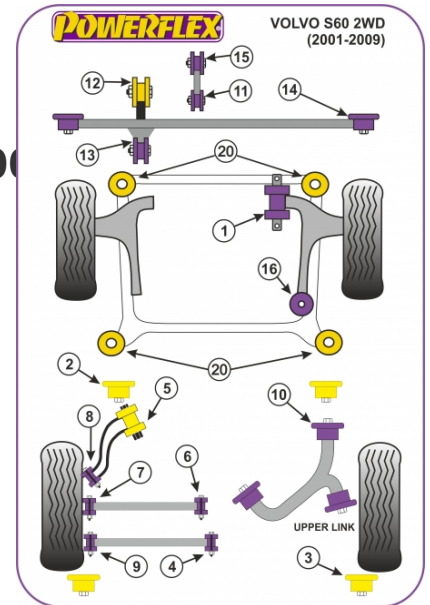

S60 (2001-2009), V70-MK2, S80-MK1 (2000-2009)

PRICING INFORMATION

The prices shown on our website are per bush.

To get the total pack price you will need to multiple this price by the number of bushes per vehicle.

Bush Price x Qty Per Car = Pack Price

Notes

- PFF 88612 Fits Petrol Models Only, fits round bush bracket only
- PFF 88622 Fits later cars with cross shape bracket
- PFF 88103 Fits D5 Diesel Models Only, fits round bush bracket only
- PFF 88623 Fits later diesel cars with a cross shaped bracket
- PFF 88611 fits 5 cylinder models only

In addition to the Road Series parts listed please check the Black Series website for other bushes suitable for this car that may be more suited to Track/Race use.

POWERALIGN CAMBER BOLT KIT (14MM)

Qty Per Car **1**

Diagram Ref. **N/A**

Part No. **PFA 10014**

FRONT LOWER WISHBONE FRONT BUSH

Qty Per Car **2**

Diagram Ref. **1**

Part No. **PFF 88601**

FRONT ARM REAR BUSH

Qty Per Car **2**

Diagram Ref. **16**

Part No. **PFF 88600**

REAR BEAM FRONT MOUNTING BUSH

Qty Per Car **2**

Diagram Ref. **2**

Part No. **PFR 88602**

FRONT SUB FRAME MOUNT INSERT

Qty Per Car **4**

Diagram Ref. **20**

Part No. **PFF 88120**

REAR BEAM REAR MOUNTING BUSH

Qty Per Car **2**

Diagram Ref. **3**

Part No. **PFR 88603**