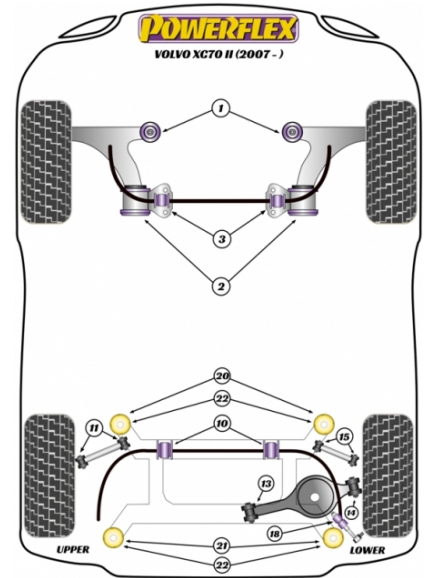

- Please check front and rear anti-roll bar size before ordering.

PFF19-1925 FITS LOWER ENGINE MOUNT WITH THIS PROFILE ONLY

In addition to the Road Series parts listed please check the Black Series website for other bushes suitable for this car that may be more suited to Track/Race use.

POWERALIGN CAMBER BOLT KIT (14MM)

Qty Per Car **1**

Diagram Ref. **N/A**

Part No. **PFA100-14**

FRONT LOWER WISHBONE FRONT BUSH

Qty Per Car **2**

Diagram Ref. **1**

Part No. **PFF 88601**

FRONT ARM FRONT BUSH

Qty Per Car **2**

Diagram Ref. **1**

Part No. **PFF 191901**

FRONT ARM REAR BUSH

Qty Per Car **2**

Diagram Ref. **2**

Part No. **PFF 191902**

FRONT ANTI ROLL BAR TO CHASSIS BUSH 22MM

Qty Per Car **2**

Diagram Ref. **3**

Part No. **PFF 19160322**

REAR ANTI-ROLL BAR BUSH

Qty Per Car **2**

Diagram Ref. **10**

Part No. **PFR 19191020.3**