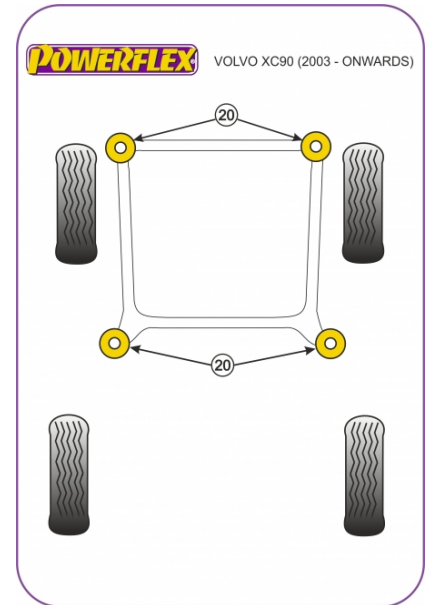

XC90 (2003 ONWARDS)

PRICING INFORMATION

The prices shown on our website are per bush.

To get the total pack price you will need to multiple this price by the number of bushes per vehicle.

Bush Price x Qty Per Car = Pack Price

In addition to the Road Series parts listed please check the Black Series website for other bushes suitable for this car that may be more suited to Track/Race use.

FRONT SUB FRAME MOUNT INSERT

Qty Per Car **4**

Diagram Ref. **20**

Part No. **PFF 88120**