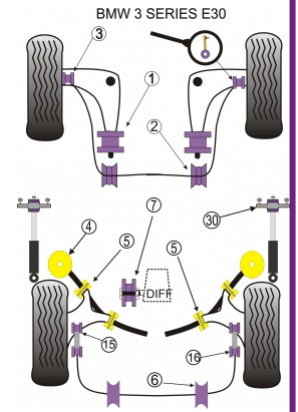

BMW - E30 3 SERIES (1982 - 1991)

Notes

- Please check front and rear roll bar size before ordering
- PFF 5303 is an eccentric bush for the M3. This can be fitted to all models through out the range giving them increased castor to match the M3 setup.
- PFF 5304 is designed to fit models where the Anti Roll Bar joins lower arm not the shock absorber.
- For the rear trailing arm use either PFR 5306 or on-car adjustable bushes PFR 5306G

In addition to the Road Series parts listed please check the Black Series website for other bushes suitable for this car that may be more suited to Track/Race use.

Bush description	Quantity Per Car	Diagram Reference	Part Number	Retail Price Each
 Front Lower Wishbone Rear Bush Eccentric Click for fitting instructions	2	1	PFF 5303	

Rear Diff Mounting Bush

1

7

PFR 5300