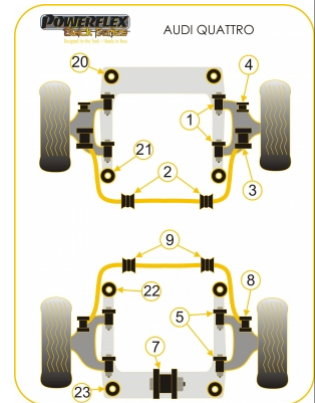

AUDI - COUPE QUATTRO (1985-1996) QUATTRO (1980-1991) QUATTRO SPORT (1984-1985)

Notes

- PFF3-101 Fits 37mm Pressed Front Arms
- PFF3-102 Fits 45mm Cast Front Arms
- PFF3-104 & PFF3-105 Only Fit Up To 1992 Chassis Number 8A-N-200-000
- PFF3-106-21.5 Fits models where there is no link rod between the anti roll bar and control arm.
- PFR3-1011-21/23.5/25 Front anti roll bar mounts are tear drop shaped
- PFF3-120-10 & PFF3-121-10 fit vehicles with 10mm mounting bolts, vehicles with 12mm bolts use PFF3-120-12 & PFF3-121-12
- PFR3-108-15 & PFR3-1011-15.5 Fits early Quattro and Sport Quattro models UR/WR (1980-1984) when fitted with a rear anti roll bar

In addition to the Black Series parts listed please check the Road Series website for other bushes suitable for this car such as engine or transmission mountings.

Bush description	Quantity Per Car	Diagram Reference	Part Number	Retail Price Each
------------------	------------------	-------------------	-------------	-------------------