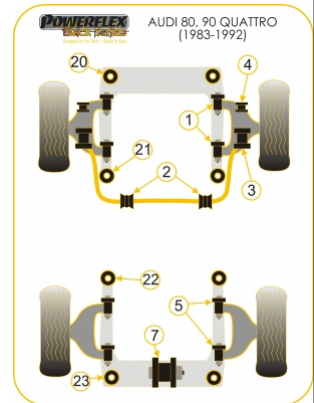

AUDI - 80, 90 QUATTRO INC AVANT (1983-1992) S2 COUPE B3 (1991-1996)

### Notes

- PFF3-101 Fits 37mm Pressed Front Arms
- PFF3-102 Fits 45mm Cast Front Arms
- PFF3-104 & PFF3-105 Only Fit Up To 1992 Chassis Number 8A-N-200-000
- PFF3-106-21.5 Fits models where there is no link rod between the anti roll bar and control arm.
- PFF3-120-10 & PFF3-121-10 fit vehicles with 10mm mounting bolts, vehicles with 12mm bolts use PFF3-120-12 & PFF3-121-12
- PFR3-1011-21/23.5/25 Front anti roll bar mounts are tear drop shaped

In addition to the Black Series parts listed please check the Road Series website for other bushes suitable for this car such as engine or transmission mountings.

Bush description	Quantity Per Car	Diagram Reference	Part Number	Retail Price Each