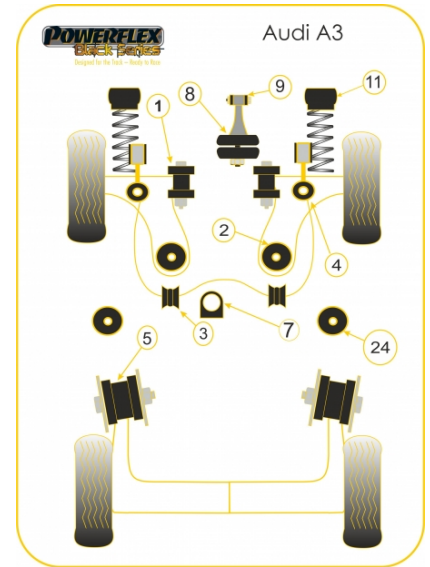

Pressed Steel Wishbone

Cast Wishbone

In addition to the Black Series parts listed please check the Road Series website for other bushes suitable for this car such as engine or transmission mountings.

FRONT WISHBONE FRONT BUSH, CAST ARM, 45MM OD

Qty Per Car **2**

Diagram Ref. **1**

Part No. **PFF3-501BLK**

FRONT WISHBONE FRONT BUSH

Qty Per Car **2**

Diagram Ref. **1**

Part No. **PFF85-201BLK**

FRONT WISHBONE REAR BUSH

Qty Per Car **2**

Diagram Ref. **2**

Part No. **PFF3-610BLK**

FRONT WISHBONE REAR BUSH

Qty Per Car **2**

Diagram Ref. **2**

Part No. **PFF85-410BLK**

FRONT WISHBONE REAR BUSH (RACE USE)

Qty Per Car **2**

Diagram Ref. **24**

Part No. **PFF85-424BLK**

BUMP STOP KIT

Qty Per Car **1**

Diagram Ref.

Part No. **BS2006K**
