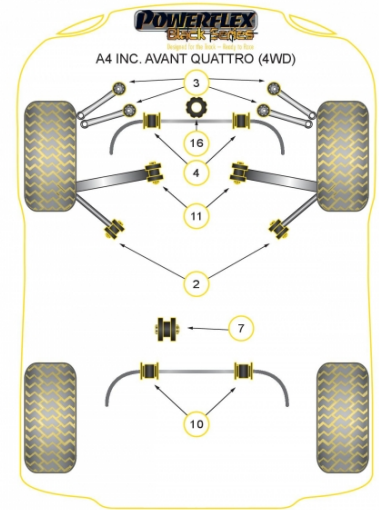

A4 INC. AVANT QUATTRO 4WD (2005 - 2008)

The prices shown on our website are per bush.

To get the total pack price you will need to multiple this price by the number of bushes per vehicle.

Bush Price x Qty Per Car = Pack Price

In addition to the Black Series parts listed please check the Road Series website for other bushes suitable for this car such as engine or transmission mountings.

FRONT TIE BAR REAR BUSH

Qty Per Car **2**

Diagram Ref. **2**

Part No. **PFF3-202BLK**

FRONT UPPER ARM TO CHASSIS BUSH

Qty Per Car **4**

Diagram Ref. **3**

Part No. **PFF3-203BLK**

FRONT UPPER ARM TO CHASSIS BUSH CAMBER ADJUSTABLE

Qty Per Car **4**

Diagram Ref. **3**

Part No. **PFF3-203GBLK**

FRONT ANTI ROLL BAR BUSH 29MM

Qty Per Car **2**

Diagram Ref. **4**

Part No. **PFF3-204-29BLK**

REAR DIFF FRONT MOUNTING BUSH

Qty Per Car **1**

Diagram Ref. **7**

Part No. **PFR3-270BLK**

REAR ANTI ROLL BAR BUSH 16MM

Qty Per Car **2**

Diagram Ref. **10**

Part No. **PFR3-210-16BLK**

REAR ANTI ROLL BAR BUSH 18MM

Qty Per Car **2**

Diagram Ref. **10**

Part No. **PFR3-210-18BLK**

REAR ANTI ROLL BAR BUSH 20MM

Qty Per Car **2**

Diagram Ref. **10**

Part No. **PFR3-210-20BLK**