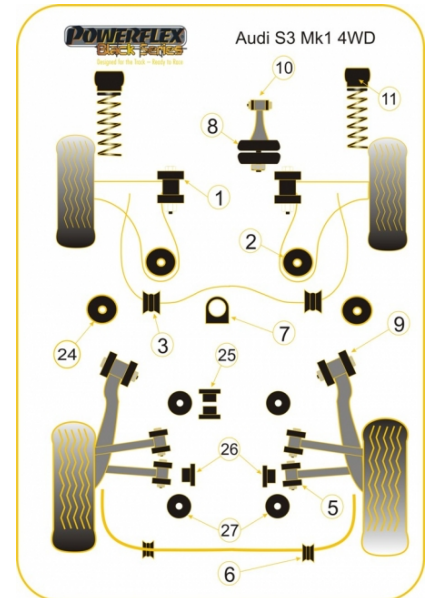

S3 MK1 TYP 8L 4WD (1999-2003)

The prices shown on our website are per bush.

To get the total pack price you will need to multiple this price by the number of bushes per vehicle.

Bush Price x Qty Per Car = Pack Price

Notes

- On the front wishbones the later cars have a larger 45mm bush, in this case please use PFF3-501. For earlier cars with a 30mm bush please use PFF85-201.
- PFF85-414 Is for Race use and is a rose joint type bush
- PFR3-510G offers on-car Camber adjustment, for non adjustable bush use PFR3-510

In addition to the Black Series parts listed please check the Road Series website for other bushes suitable for this car such as engine or transmission mountings.

FRONT WISHBONE FRONT BUSH

Qty Per Car **2**

Diagram Ref. **1**

Part No. **PFF85-201BLK**

FRONT WISHBONE FRONT BUSH, CAST ARM, 45MM OD

Qty Per Car **2**

Diagram Ref. **1**

Part No. **PFF3-501BLK**

FRONT WISHBONE FRONT BUSH

Qty Per Car **2**

Diagram Ref. **1**

Part No. **PFF85-201BLK**

FRONT WISHBONE FRONT BUSH

Qty Per Car **2**

Diagram Ref. **1**

Part No. **PFF85-201BLK**

FRONT WISHBONE REAR BUSH

Qty Per Car **2**

Diagram Ref. **2**

Part No. **PFF3-610BLK**

FRONT WISHBONE REAR BUSH (RACE USE)

Qty Per Car **2**

Diagram Ref. **2**

Part No. **PFF85-414BLK**

FRONT ANTI ROLL BAR MOUNTING 19MM

Qty Per Car **2**

Diagram Ref. **3**

Part No. **PFF3-503-19BLK**