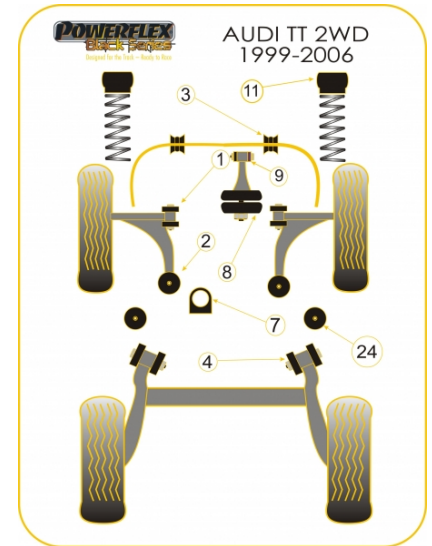

In addition to the Black Series parts listed please check the Road Series website for other bushes suitable for this car such as engine or transmission mountings.

FRONT WISHBONE FRONT BUSH, CAST ARM, 45MM OD

Qty Per Car 2

Diagram Ref. 1

Part No. **PFF3-501BLK**

FRONT WISHBONE FRONT BUSH

Qty Per Car 2

Diagram Ref. 1

Part No. **PFF85-201BLK**

FRONT WISHBONE REAR BUSH

Qty Per Car 2

Diagram Ref. 2

Part No. **PFF3-610BLK**

FRONT WISHBONE REAR BUSH (RACE USE)

Qty Per Car 2

Diagram Ref. 2

Part No. **PFF85-414BLK**

FRONT ANTI ROLL BAR MOUNTING 19MM

Qty Per Car 2

Diagram Ref. 3

Part No. **PFF3-503-19BLK**

FRONT ANTI ROLL BAR MOUNTING 20MM

Qty Per Car 2

Diagram Ref. 3

Part No. **PFF3-503-20BLK**

REAR BEAM MOUNTING BUSH, 72.5MM