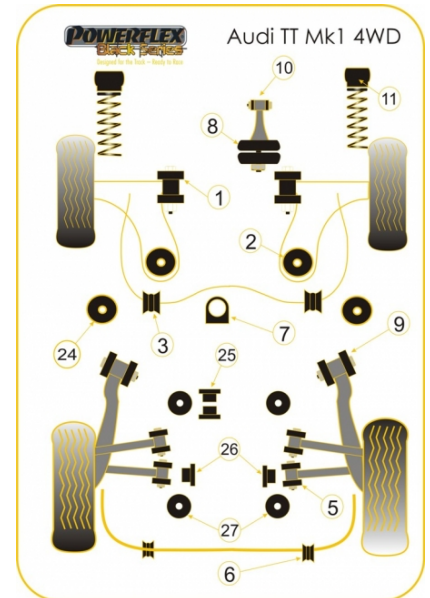

#### Notes

- On the front wishbones the later cars have a larger 45mm bush, in this case please use PFF3-501.
- For earlier cars with a 30mm bush please use PFF85-201.
- PFF85-414 Is for Race use and is a rose joint type bush
- PFR3-510G offers on-car Camber adjustment, for non adjustable bush use PFR3-510

### FRONT WISHBONE FRONT BUSH, CAST ARM, 45MM OD

Qty Per Car **2**

Diagram Ref. **1**

Part No. **PFF3-501BLK**

## REAR ARM INNER BUSH CAMBER ADJUSTABLE

Qty Per Car **4**

Diagram Ref. **5**

Part No. **PFR3-510GBLK**

---

## REAR ANTI ROLL BAR MOUNTING 14MM

Qty Per Car **2**

Diagram Ref. **6**

Part No. **PFR3-511-14BLK**

---