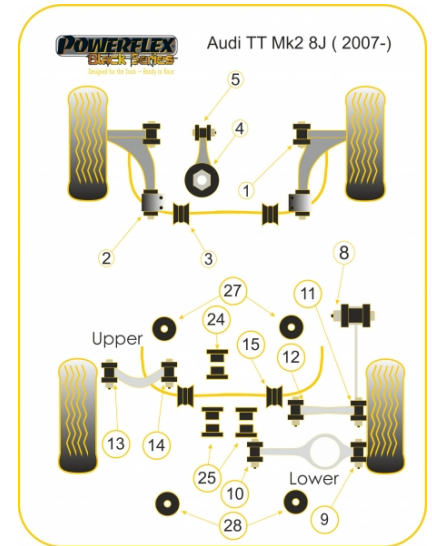

Notes

- PFF85-501G is on-car camber adjustable offering +/-0.5° of adjustment, for a non adjustable bush use PFF85-501.
- PFF85-504 fits vehicles upto the middle of 2008, please check the picture of the 2 bushes in order to identify the insert you require.
- PFF85-704 fits vehicles from the middle of 2008 on, please check the picture of the 2 bushes in order to identify the insert you require.
- PFR85-524, PFR85-525, PFR85-527 & PFR85-528 fit 4 wheel drive models only.

REAR UPPER LINK INNER BUSH

Qty Per Car **2**

Diagram Ref. **14**

Part No. **PFR85-514BLK**

REAR ANTI ROLL BAR BUSH 20.5MM

Qty Per Car **2**

Diagram Ref. **15**

Part No. **PFR85-515-20.5BLK**

REAR ANTI ROLL BAR BUSH 20.7MM

Qty Per Car **2**

Diagram Ref. **15**

Part No. **PFR85-515-20.7BLK**

REAR DIFF FRONT MOUNTING BUSH

Qty Per Car **1**

Diagram Ref. **24**

Part No. **PFR85-524BLK**

REAR SUBFRAME REAR MOUNTING BUSH

Qty Per Car **2**

Diagram Ref. **28**

Part No. **PFR85-528BLK**
