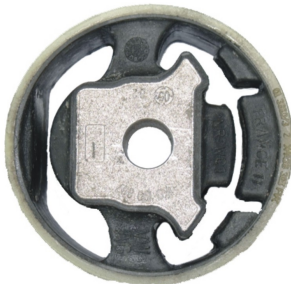

USE PFF85-504 FOR THIS MOUNT

USE PFF85-704 FOR THIS MOUNT

UP TO MID 2008