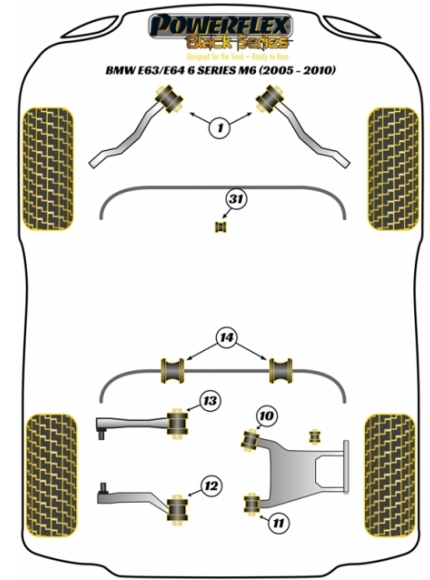

1. Check Anti-roll bar diameter size before ordering bushes.
2. Anti-roll bar bushes fit non-active anti-roll bar only.

In addition to the Black Series parts listed please check the Road Series website for other bushes suitable for this car such as engine or transmission mountings.

FRONT RADIUS ARM TO CHASSIS BUSH

Qty Per Car 2

Diagram Ref. 1

Part No. **PFF5-701BLK**

REAR LOWER ARM FRONT BUSH

Qty Per Car 2

Diagram Ref. 10

Part No. **PFR5-710BLK**

REAR LOWER ARM REAR BUSH

Qty Per Car 2

Diagram Ref. 11

Part No. **PFR5-711BLK**

REAR UPPER ARM INNER BUSH

Qty Per Car 2

Diagram Ref. 12

Part No. **PFR5-712BLK**

REAR ANTI ROLL BAR MOUNT 18MM

Qty Per Car 2

Diagram Ref. 14

Part No. **PFR5-4609-18BLK**