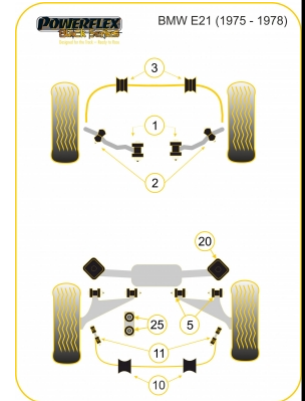

BMW - E21 3 SERIES (1975 - 1983) - E21 3 SERIES (1975 - 1978)

PRODUCT PRICING INFORMATION

The prices shown on our website are per bush.

To get the total pack price you will need to multiple this price by the number of bushes per vehicle.

Bush Price x Qty Per Car = Pack Price

In addition to the Black Series parts listed please check the Road Series website for other bushes suitable for this car such as engine or transmission mountings.

Bush description	Quantity Per Car	Diagram Reference	Part Number
 Front Arm Inner Bush	2	1	PFF5-1601BLK
 Front Arm Outer Bush	2	2	PFF5-1702BLK
 Front Anti Roll Bar Bush 22mm	2	3	PFF5-1603-22BLK
 Front Anti Roll Bar Bush 23.5mm	2	3	PFF5-1603-23.5BLK
 Rear Trailing Arm Bush	4	5	PFR5-306BLK

	Rear Trailing Arm Bush Adjustable Click for fitting instructions	4	5	PFR5-306GBLK
	Rear Anti Roll Bar Bush 16mm	2	10	PFR5-1610-16BLK
	Rear Anti Roll Bar Link Rod Bush	2	11	PFR5-1611BLK
	Rear Axle Carrier Mount Bush Click for fitting instructions	2	20	PFR5-1620BLK
	Rear Diff Mounting Bush	2	25	PFR5-1625BLK