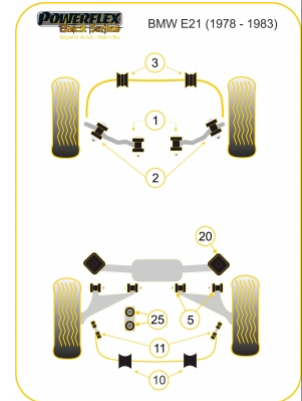

BMW - E21 3 SERIES (1975 - 1983) - E21 3 SERIES (1978 - 1983)

PRODUCT PRICING INFORMATION

The prices shown on our website are per bush.

To get the total pack price you will need to multiple this price by the number of bushes per vehicle.

Bush Price x Qty Per Car = Pack Price

In addition to the Black Series parts listed please check the Road Series website for other bushes suitable for this car such as engine or transmission mountings.

Bush description	Quantity Per Car	Diagram Reference	Part Number
 Front Arm Inner Bush	2	1	PFF5-1601BLK
 Front Arm Outer Bush Click for fitting instructions	2	2	PFF5-1602BLK
 Front Anti Roll Bar Bush 22mm	2	3	PFF5-1603-22BLK
 Front Anti Roll Bar Bush 23.5mm	2	3	PFF5-1603-23.5BLK
 Rear Trailing Arm Bush	4	5	PFR5-306BLK

	Rear Trailing Arm Bush Adjustable Click for fitting instructions	4	5	PFR5-306GBLK
	Rear Anti Roll Bar Bush 16mm	2	10	PFR5-1610-16BLK
	Rear Anti Roll Bar Link Rod Bush	2	11	PFR5-1611BLK
	Rear Axle Carrier Mount Bush Click for fitting instructions	2	20	PFR5-1620BLK
	Rear Diff Mounting Bush	2	25	PFR5-1625BLK