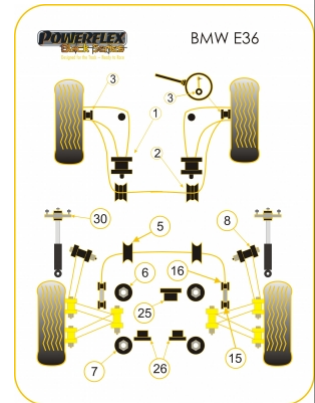

BMW - E36 3 SERIES (1990 - 1998)

Notes

- PFF5-303 is an eccentric bush for the M3 or where increased castor is required
- PFF5-301 is an concentric bush for non M3 models
- Please check front and rear roll bar size before ordering.
- PFF5-304 is designed to fit models where the Anti Roll Bar joins the lower arm not the shock absorber. This part will not fit the M' versions as a consequence.
- PFR5-5630-10 fits cars with standard or aftermarket rear shock absorber with a 10mm pin, PFR5-5630-12 fits cars with aftermarket rear shock absorbers with a 12mm pin. Neither fit Cabriolet models
- PFR5-324 fits later M3 Evo models where the bush fits into a separate mounting bracket
- PFR5-325 fits all models, (M3 models upto 1996) with the bush in the subframe
- PFR5-326 fits all models including all M3 models

PRODUCT PRICING INFORMATION

The prices shown on our website are per bush.

To get the total pack price you will need to multiple this price by the number of bushes per vehicle.

Bush Price x Qty Per Car = Pack Price

In addition to the Black Series parts listed please check the Road Series website for other bushes suitable for this car such as engine or transmission mountings.