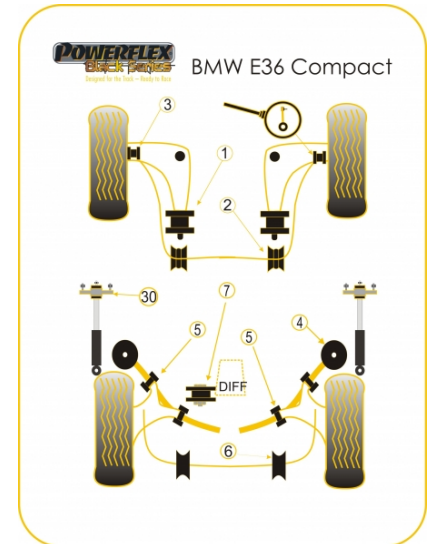

Notes

- PFF5-303 is an eccentric bush for the M3 or where increased caster is required.
- Please check front and rear anti roll bar size before ordering.
- PFF5-304 is designed to fit models where the Anti Roll Bar joins lower arm not the shock absorber.
- For the rear trailing arm use either PFR5-306 or on-car adjustable bushes PFR5-306G.
- PFR5-5630-10 fits cars with standard or aftermarket rear shock absorber with a 10mm pin, PFR5-5630-12 fits cars with aftermarket rear shock absorbers with a 12mm pin.

Diagram Ref. 6

Part No. **PFR5-308-12BLK**

REAR ROLL BAR MOUNTING BUSH 14MM

Qty Per Car 2

Diagram Ref. 6

Part No. **PFR5-308-14BLK**

REAR ROLL BAR MOUNTING BUSH 16MM

Qty Per Car **2**

Diagram Ref. **6**

Part No. **PFR5-308-16BLK**

REAR DIFF MOUNTING BUSH

Qty Per Car **1**

Diagram Ref. **7**

Part No. **PFR5-300BLK**

REAR SHOCK TOP MOUNT BRACKET AND BUSH 10MM

Qty Per Car **2**

Diagram Ref. **30**

Part No. **PFR5-5630-10BLK**

REAR SHOCK TOP MOUNT BRACKET AND BUSH 12MM

Qty Per Car **2**

Diagram Ref. **30**

Part No. **PFR5-5630-12BLK**

BUMP STOP KIT

Qty Per Car **1**