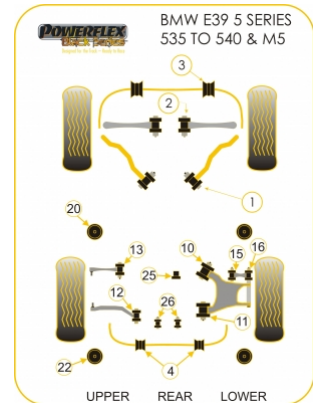

BMW - E39 5 SERIES (1996 - 2004) - E39 5 SERIES 535 TO 540 & M5

Notes

- PFF5-4602-23/24/25/27 front anti roll bar bush is fitted on models with M Sport II suspension, please click on image and compare to original.
- PFF5-503-225/24/25 front anti roll bar bush fit non M sport suspension models, please click on image and compare to original.
- PFF5-503-27 is fitted to M5 vehicles.
- Use either PFR5-520 and PFR5-522 complete bushes or PFR5-521 and PFR5-523 inserts.

In addition to the Black Series parts listed please check the Road Series website for other bushes suitable for this car such as engine or transmission mountings.

Bush description	Quantity Per Car	Diagram Reference	Part Number
 Front Lower Tie Bar To Chassis Bush Click for fitting instructions	2	1	PFF5-501BLK