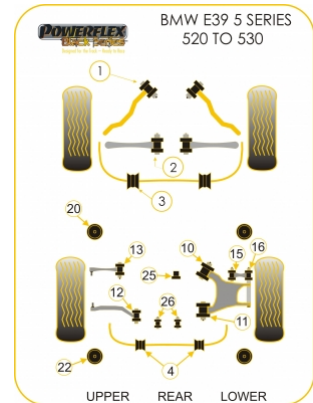

BMW - E39 5 SERIES (1996 - 2004) - E39 5 SERIES 520 TO 530

Notes

- PFF5-4602-23/24/25/27 front anti roll bar bush is fitted on models with M Sport II suspension, please click on image and compare to original.
- PFF5-503-225/24/25/27 front anti roll bar bush fit non M sport suspension models, please click on image and compare to original.
- Use either PFR5-520 and PFR5-522 complete bushes or PFR5-521 and PFR5-523 inserts.

In addition to the Black Series parts listed please check the Road Series website for other bushes suitable for this car such as engine or transmission mountings.

Bush description	Quantity Per Car	Diagram Reference	Part Number
 Front Lower Tie Bar To Chassis Bush	2	1	PFF5-510BLK

	Front Inner Track Control Arm Bush	2	2	PFF5-511BLK
	Front Anti Roll Bar Bush 23mm	2	3	PFF5-4602-23BLK
	Front Anti Roll Bar Bush 24mm	2	3	PFF5-4602-24BLK
	Front Anti Roll Bar Bush 25mm	2	3	PFF5-4602-25BLK
	Front Anti Roll Bar Mounting Bush 27mm	2	3	PFF5-4602-27BLK
	Front Anti Roll Bar Mounting Bush 22.5mm	2	3	PFF5-503-225BLK
	Front Anti Roll Bar Mounting Bush 24mm	2	3	PFF5-503-24BLK
	Front Anti Roll Bar Mounting Bush 25mm	2	3	PFF5-503-25BLK
	Front Anti Roll Bar Mounting Bush 27mm	2	3	PFF5-503-27BLK
	Rear Anti Roll Bar Mounting Bush 13mm	2	4	PFR5-504-13BLK
	Rear Anti Roll Bar Mounting Bush 14mm	2	4	PFR5-504-14BLK
	Rear Roll Bar Mounting Bush 15mm	2	4	PFR5-504-15BLK
	Rear Roll Bar Mounting Bush 16.5mm	2	4	PFR5-504-165BLK
	Rear Lower Arm Front Bush	2	10	PFR5-710-10BLK
	Rear Lower Arm Rear Bush	2	11	PFR5-711-12BLK
	Rear Lower Arm Rear Bush	2	11	PFR5-711BLK
	Rear Upper Arm Inner Bush	2	12	PFR5-712BLK
	Rear Toe Adjust Inner Bush	2	13	PFR5-713BLK
	Rear Outer Integral Link Upper Bush  Click for fitting instructions	2	15	PFR5-715BLK
	Rear Outer Integral Link Lower Bush  Click for fitting instructions	2	16	PFR5-716BLK
	Rear Subframe Front Mounting Bush  Click for fitting instructions	2	20	PFR5-520BLK
	Rear Subframe Mounting Front Insert	2	20	PFR5-521BLK