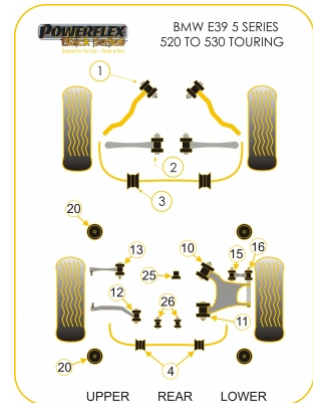

BMW - E39 5 SERIES (1996 - 2004) - E39 5 SERIES 520 TO 530 TOURING

Notes

- PFF5-4602-23/24/25/27 front anti roll bar bush is fitted on models with M Sport II suspension, please click on image and compare to original.
- PFF5-503-225/24/25/27 front anti roll bar bush fit non M sport suspension models, please click on image and compare to original.
- Use either PFR5-530 complete bushes or PFR5-531 inserts.
- Use either PFR5-524 for diffs with a flat mounting face or PFR5-525 if the casing has a spigot.

In addition to the Black Series parts listed please check the Road Series website for other bushes suitable for this car such as engine or transmission mountings.

Bush description	Quantity Per Car	Diagram Reference	Part Number
 Front Lower Tie Bar To Chassis Bush	2	1	PFF5-510BLK