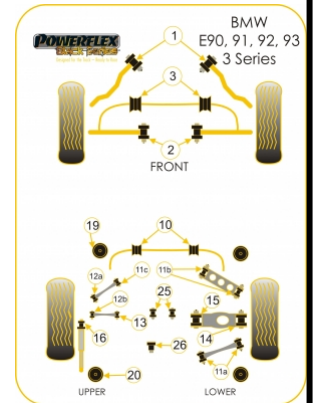

BMW - E90, E91, E92 & E93 3 SERIES (2005-2013) - E90, E91, E92 & E93 3 SERIES (2005-2013)

Notes

- These Bushes Do Not Fit The M3 or X Drive (4wd) Models
- PFR5-419, PFR5-421 and PFR5-423's are inserts to be used with the original bushes
- PFR5-420 and PFR5-422's are complete bushes and used to replace the original bushes
- PFR5-1220 increases anti squat to that of the M series, for std location of the subframe front mount use PFR5-420
- PFR5-421 Inserts fit petrol models only, and do not fit Touring E91 models.
- PFR5-423 Fits diesel cars and all petrol and diesel E91 Touring models.
- PFR5-416-12 fits performance shock absorber which has 12mm thread
- For standard shock absorbers and performance shock absorber with a 10mm thread use PFR5-416

PRODUCT PRICING INFORMATION

The prices shown on our website are per bush.

To get the total pack price you will need to multiple this price by the number of bushes per vehicle.

Bush Price x Qty Per Car = Pack Price

In addition to the Black Series parts listed please check the Road Series website for other bushes suitable for this car such as engine or transmission mountings.