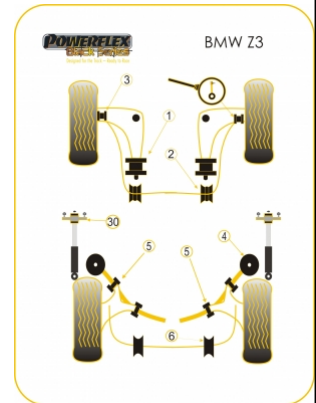

### Notes

- PFF5-303 is an eccentric bush for the M Series or where increased caster is required.
- Please check front and rear anti roll bar size before ordering.
- PFF5-304 is designed to fit models where the Anti Roll Bar joins the lower arm not the shock absorber. The will not fit the M' versions as a consequence.
- For the rear trailing arm use either PFR5-306 or on-car adjustable bushes PFR5-306G
- **PFR5-5630-10 fits cars with standard or aftermarket rear shock absorber with a 10mm pin, PFR5-5630-12 fits cars with aftermarket rear shock absorbers with a 12mm pin.**

In addition to the Black Series parts listed please check the Road Series website for other bushes suitable for this car such as engine or transmission mountings.

Bush description	Quantity Per Car	Diagram Reference	Part Number
 <b>Front Lower Wishbone Rear Bush</b>	2	1	<b>PFF5-301BLK</b>