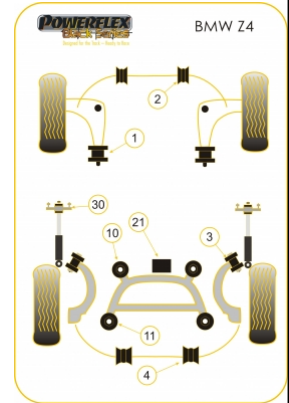

BMW - Z4 (E85 & E86)

Notes:

PFR5-5630-10 fits cars with standard or aftermarket rear shock absorber with a 10mm pin, PFR5-5630-12 fits cars with aftermarket rear shock absorbers with a 12mm pin.

Product Pricing Information The prices shown on our website are per bush.

To get the total pack price you will need to multiple this price by the number of bushes per vehicle. **Bush Price x Qty Per Car = Pack Price** In addition to the Black Series parts listed please check the Road Series website for other bushes suitable for this car such as engine or transmission mountings.

Bush description	Quantity Per Car	Diagram Reference	Part Number
 Front Wishbone Rear Bush, Aluminium Outer Click for fitting instructions	2	1	PFF5-5601-60BLK
 Front Wishbone Rear Bush, Aluminium Outer Click for fitting instructions	2	1	PFF5-5601BLK
 Front Wishbone Rear Bush, Caster Offset Click for fitting instructions	2	1	PFF5-5601G-60BLK
 Front Wishbone Rear Bush, Caster Offset Click for fitting instructions	2	1	PFF5-5601GBLK
 Front Wishbone Rear Bush	2	1	PFF5-4601-60BLK