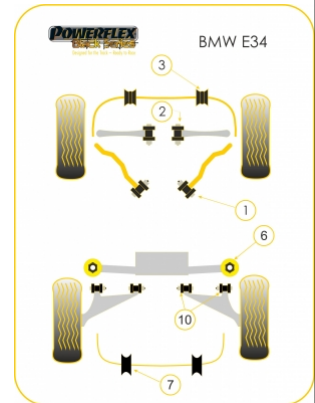

### Notes

- PFF5-602 is fitted on models with steel arms
- PFF5-620 is fitted on models with aluminium arms
- Check all anti roll bar sizes before ordering

In addition to the Black Series parts listed please check the Road Series website for other bushes suitable for this car such as engine or transmission mountings.

Bush description	Quantity Per Car	Diagram Reference	Part Number
 <b>Front Lower Tie Bar To Chassis Bush</b> <a href="#">Click for fitting instructions</a>	2	1	<b>PFF5-601BLK</b>
 <b>Front Inner TCA Bush</b>	2	2	<b>PFF5-602BLK</b>

	<b>Front Inner TCA Bush</b>	2	2	<b>PFF5-620BLK</b>
	<b>Front Anti Roll Bar Mounting 23mm</b>	2	3	<b>PFF5-310-23BLK</b>
	<b>Front Anti Roll Bar Mounting 24mm</b>	2	3	<b>PFF5-310-24BLK</b>
	<b>Front Anti Roll Bar Mounting 25mm</b>	2	3	<b>PFF5-310-25BLK</b>
	<b>Front Anti Roll Bar Mounting 28mm</b>	2	3	<b>PFF5-310-28BLK</b>
	<b>Rear Beam Mount Bush</b>	2	6	<b>PFR5-507BLK</b>
	<b>Rear Roll Bar Mounting Bush 15mm</b>	2	7	<b>PFR5-504-15BLK</b>
	<b>Rear Roll Bar Mounting Bush 16.5mm</b>	2	7	<b>PFR5-504-165BLK</b>
	<b>Rear Roll Bar Mounting Bush 18mm</b>	2	7	<b>PFR5-504-18BLK</b>
	<b>Rear Trailing Arm Bush</b>  Click for fitting instructions	4	10	<b>PFR5-606BLK</b>
	<b>Rear Trailing Arm Bush Adjustable</b>  Click for fitting instructions	4	10	<b>PFR5-606GBLK</b>
	<b>Bump Stop Kit</b>  Click for fitting instructions	1		<b>BS2003K</b>