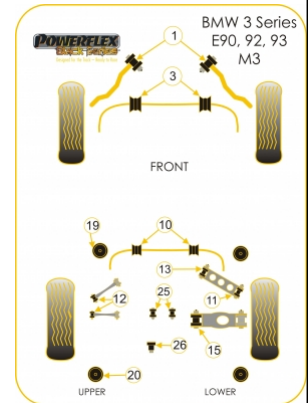

BMW - E90, E91, E92 & E93 3 SERIES (2005-2013) - E90, E92, E93 3 SERIES M3 (2006 -2013)

PRODUCT PRICING INFORMATION

The prices shown on our website are per bush.

To get the total pack price you will need to multiple this price by the number of bushes per vehicle.

Bush Price x Qty Per Car = Pack Price

In addition to the Black Series parts listed please check the Road Series website for other bushes suitable for this car such as engine or transmission mountings.

Bush description	Quantity Per Car	Diagram Reference	Part Number	Retail Price Each
 Front Radius Arm To Chassis Bush Click for fitting instructions	2	1	PFF5-401BLK	
 Front Anti Roll Bar Bush 26.5mm	2	3	PFF5-1203-26.5BLK	
 Front Anti Roll Bar Bush 28mm	2	3	PFF5-1203-28BLK	
 Rear Anti Roll Bar Bush 22.5mm	2	10	PFR5-1210-22.5BLK	
 Rear Anti Roll Bar Bush 23.6mm	2	10	PFR5-1210-23.6BLK	

	Rear Trailing Arm Outer Bush	2	11	PFR5-411BLK
	Rear Upper Arm Outer Bush Click for fitting instructions	4	12	PFR5-1212BLK
	Rear Lower Front Arm Inner Bush	2	13	PFR5-1213BLK
	Rear Lower Lateral Arm Inner Bush Click for fitting instructions	2	15	PFR5-1215BLK
	Rear Subframe, Front Bush Click for fitting instructions	2	19	PFR5-1220BLK
	Rear Subframe Rear Mounting Bush	2	20	PFR5-422BLK
	Rear Diff Front Mounting Bush	2	25	PFR5-425BLK
	Rear Diff Rear Mounting Bush Click for fitting instructions	1	26	PFR5-1226BLK