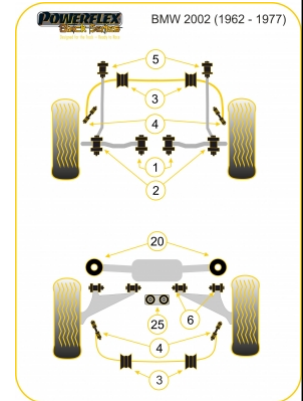

### Notes

- PFF5-2003-15 and PFF5-2003-16 anti-roll bar bushes fit both front and rear.
- PFF5-2004 anti-roll bar link rod bush fits both the front and rear.
- PFR5-2020 are inserts which fit into the voids of the original rear beam bush.
- PFR5-2021 is a complete bush for the rear beam mount.
- Please check Anti-roll bar diameter before ordering.

In addition to the Black Series parts listed please check the Road Series website for other bushes suitable for this car such as engine or transmission mountings.

Bush description	Quantity Per Car	Diagram Reference	Part Number
------------------	------------------	-------------------	-------------