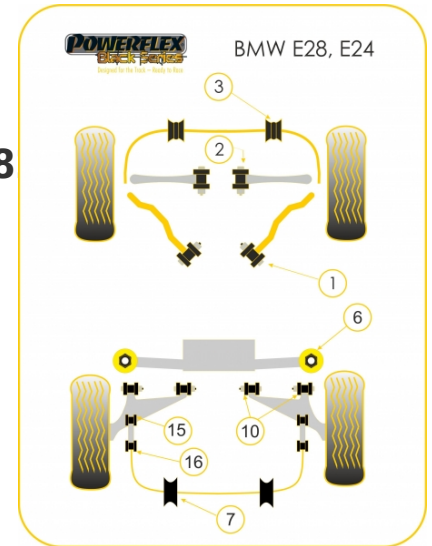

FRONT LOWER TIE BAR TO CHASSIS BUSH

Qty Per Car **2**

Diagram Ref. **1**

Part No. **PFF5-801BLK**

FRONT INNER TCA BUSH

Qty Per Car **2**

Diagram Ref. **2**

Part No. **PFF5-802BLK**

FRONT ROLL BAR MOUNTING BUSH 16.5MM

Qty Per Car **2**

Diagram Ref. **3**

Part No. **PFR5-504-165BLK**

FRONT ANTI ROLL BAR MOUNTING BUSH 18MM

Qty Per Car **2**

Diagram Ref. **3**

Part No. **PFR5-504-18BLK**

REAR ROLL BAR MOUNTING BUSH 15.5MM

Qty Per Car **2**

Diagram Ref. **7**

Part No. **PFR5-308-15.5BLK**

REAR ANTI ROLL BAR MOUNTING BUSH 18MM

Qty Per Car **2**

Diagram Ref. **7**

Part No. **PFR5-308-18BLK**

REAR ANTI ROLL BAR LINK TO ANTI ROLL BAR BUSH

Qty Per Car **2**

Diagram Ref. **16**

Part No. **PFR5-316BLK**

BUMP STOP KIT

Qty Per Car **1**

Diagram Ref.

Part No. **BS2003K**
