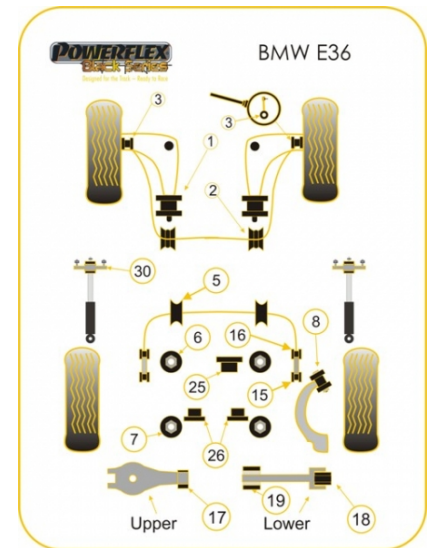

- PFF5-303 is an eccentric bush for the M3 or where increased castor is required
- PFF5-301 is a concentric bush for non M3 models
- PFF5-304 is designed to fit models where the Anti Roll Bar joins the lower arm not the shock absorber. This part will not fit the M' versions as a consequence.
- PFR5-5630-10 fits cars with standard or aftermarket rear shock absorber with a 10mm pin, PFR5-5630-12 fits cars with aftermarket rear shock absorbers with a 12mm pin. Neither fit Cabriolet models
- PFR5-324 fits later M3 Evo models where the bush fits into a separate mounting bracket
- PFR5-325 fits all models, (M3 models upto 1996) with the bush in the subframe PFR5-326 fits all models including all M3 models
- PFR5-4615G replaces the original arm and inner bush and allows on car adjustment of camber. For a replacement bush only to fit in the original arm, please use PFR5-4616.
- Please check front and rear roll bar size before ordering.

Diagram Ref. **5**

Part No. **PFR5-504-18BLK**

REAR ROLL BAR MOUNTING BUSH 19MM

Qty Per Car 2

Diagram Ref. 5

Part No. **PFR5-504-19BLK**

REAR ROLL BAR MOUNTING BUSH 20MM

Qty Per Car 2

REAR DIFF REAR MOUNTING BUSH

Qty Per Car **2**

Diagram Ref. **26**

Part No. **PFR5-326BLK**

REAR SHOCK TOP MOUNT BRACKET AND BUSH 10MM

Qty Per Car **2**

Diagram Ref. **30**

Part No. **PFR5-5630-10BLK**

REAR SHOCK TOP MOUNT BRACKET AND BUSH 12MM

Qty Per Car **2**

Diagram Ref. **30**

Part No. **PFR5-5630-12BLK**

BUMP STOP KIT

Qty Per Car **1**

Diagram Ref.

Part No. **BS2003K**
