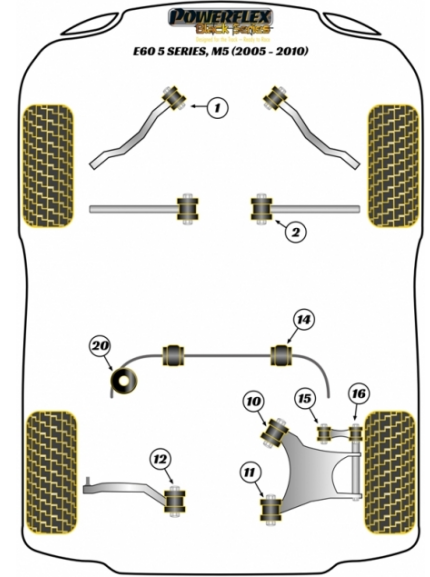

E60 5 SERIES, M5

The prices shown on our website are per bush.

To get the total pack price you will need to multiple this price by the number of bushes per vehicle.

Bush Price x Qty Per Car = Pack Price

In addition to the Black Series parts listed please check the Road Series website for other bushes suitable for this car such as engine or transmission mountings.

FRONT RADIUS ARM TO CHASSIS BUSH

Qty Per Car **2**

Diagram Ref. **1**

Part No. **PFF5-701BLK**

FRONT LOWER CONTROL ARM INNER BUSH

Qty Per Car **2**

Diagram Ref. **2**

Part No. **PFF5-1002BLK**

REAR LOWER ARM FRONT BUSH

Qty Per Car **2**

Diagram Ref. **10**

Part No. **PFR5-710BLK**

REAR LOWER ARM REAR BUSH

Qty Per Car **2**

Diagram Ref. **11**

Part No. **PFR5-711BLK**

REAR UPPER ARM INNER BUSH

Qty Per Car **2**

Diagram Ref. **12**

Part No. **PFR5-712BLK**

REAR OUTER INTEGRAL LINK UPPER BUSH

Qty Per Car **2**

Diagram Ref. **15**

Part No. **PFR5-715BLK**