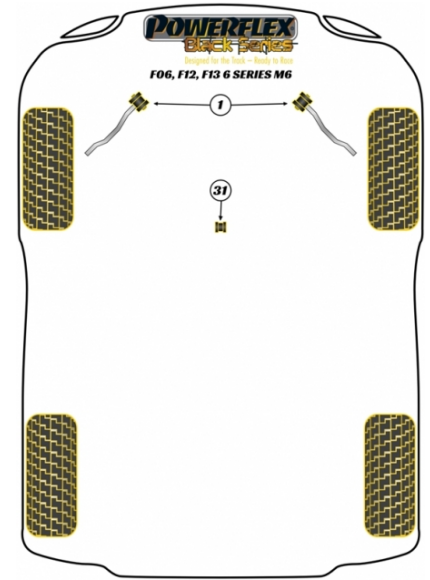

F06, F12, F13 6 SERIES M6

The prices shown on our website are per bush.

To get the total pack price you will need to multiple this price by the number of bushes per vehicle.

Bush Price x Qty Per Car = Pack Price

In addition to the Black Series parts listed please check the Road Series website for other bushes suitable for this car such as engine or transmission mountings.

FRONT RADIUS ARM TO CHASSIS BUSH

Qty Per Car **2**

Diagram Ref. **1**

Part No. **PFF5-6201BLK**

FRONT RADIUS ARM TO CHASSIS BUSH CASTER OFFSET

Qty Per Car **2**

Diagram Ref. **1**

Part No. **PFF5-6201GBLK**

SHIFT ARM FRONT BUSH OVAL

Qty Per Car **1**