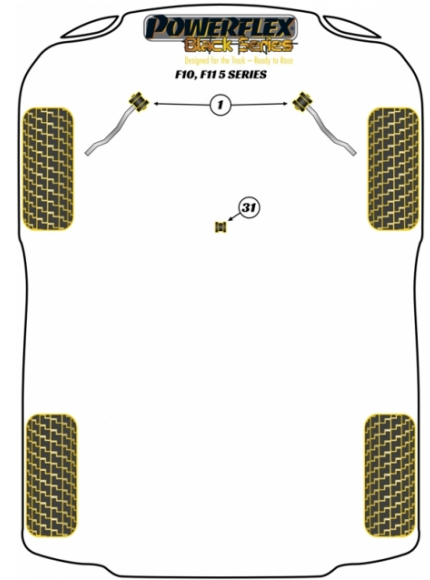

## F10, F11 5 SERIES

The prices shown on our website are per bush.

To get the total pack price you will need to multiple this price by the number of bushes per vehicle.

**Bush Price x Qty Per Car = Pack Price**

*In addition to the Black Series parts listed please check the Road Series website for other bushes suitable for this car such as engine or transmission mountings.*

### FRONT RADIUS ARM TO CHASSIS BUSH

Qty Per Car **2**

Diagram Ref. **1**

Part No. **PFF5-6001BLK**

### FRONT RADIUS ARM TO CHASSIS BUSH CASTER OFFSET

Qty Per Car **2**

Diagram Ref. **1**

Part No. **PFF5-6001GBLK**