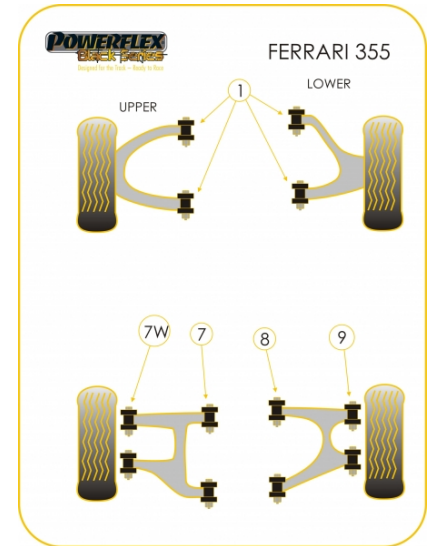

355 (1994-1999)

PRICING INFORMATION

The prices shown on our website are per bush.

To get the total pack price you will need to multiple this price by the number of bushes per vehicle.

Bush Price x Qty Per Car = Pack Price

In addition to the Black Series parts listed please check the Road Series website for other bushes suitable for this car such as engine or transmission mountings.

FRONT UPPER AND LOWER WISHBONE INNER BUSH

Qty Per Car **8**

Diagram Ref. **1**

Part No. **PFF17-201**

REAR UPPER WISHBONE INNER BUSH

Qty Per Car **4**

Diagram Ref. **7**

Part No. **PFR17-207**

REAR UPPER WISHBONE OUTER BUSH

Qty Per Car **4**

Diagram Ref. **7W**

Part No. **PFR17-207W**

REAR LOWER WISHBONE INNER BUSH

Qty Per Car **4**

Diagram Ref. **8**

Part No. **PFR17-208**

REAR LOWER WISHBONE OUTER BUSH