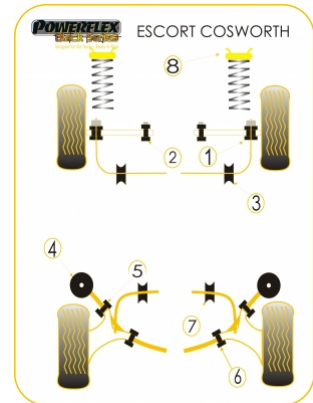

FORD - ESCORT COSWORTH ALL TYPES

Notes

PFR19-111 - Inner bush kit is supplied with mounting bolt. Original Ford bolt needs to be cut off to be removed. Full details enclosed with fitting instructions.

PFF19-100 - All four wheel drives, no bushes available from Ford.

In addition to the Black Series parts listed please check the Road Series website for other bushes suitable for this car such as engine or transmission mountings.

Bush description	Quantity Per Car	Diagram Reference	Part Number
 Front Outer Track Control Arm Bush	2	1	PFF19-101BLK
 Front Inner Track Control Arm Bush	2	2	PFF19-103BLK