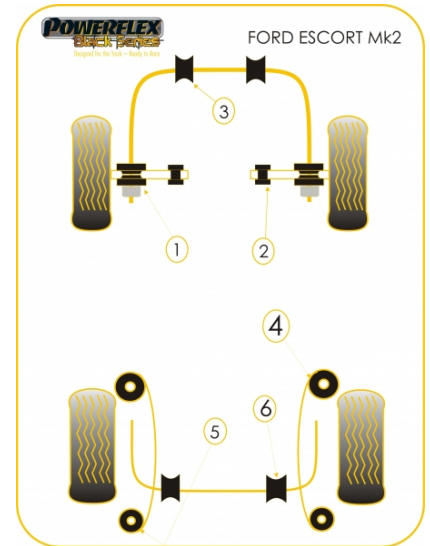

### FRONT OUTER TRACK CONTROL ARM

Qty Per Car **2**

Diagram Ref. **1**

Part No. **PFF19-401BLK**

### FRONT INNER TRACK CONTROL ARM

Qty Per Car **2**

Diagram Ref. **2**

Part No. **PFF19-402BLK**

### LEAF SPRING MOUNT FRONT

Qty Per Car **2**

Diagram Ref. **4**

Part No. **PFR19-2408BLK**

### LEAF SPRING SHACKLE MOUNTS

Qty Per Car **4**

Diagram Ref.

Part No. **PFR19-1414BLK**