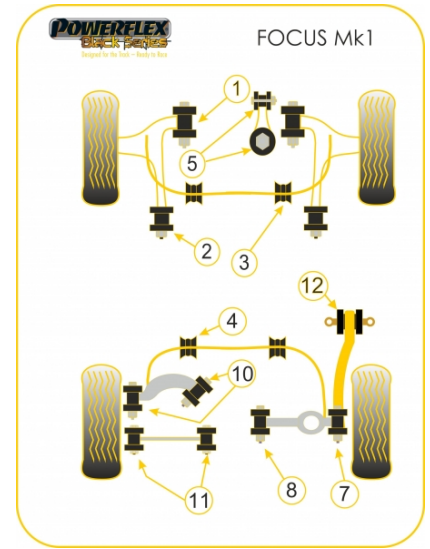

- PFR19-810G is an on-car adjustable bush and is designed to provide +/- 1 degree of camber adjustment. For a non adjustable version use PFR19-810

In addition to the Black Series parts listed please check the Road Series website for other bushes suitable for this car such as engine or transmission mountings.

REAR ANTI ROLL BAR MOUNTING BUSH 21MM

Qty Per Car **2**

Diagram Ref. **4**

Part No. **PFR19-809-21BLK**

FRONT WISHBONE FRONT BUSH

Qty Per Car **2**

Diagram Ref. **1**

Part No. **PFF19-8011BLK**

REAR TRACK CONTROL ARM OUTER BUSH

Qty Per Car **2**

Diagram Ref. **7**

Part No. **PFR19-807BLK**

REAR TRACK CONTROL ARM INNER BUSH

Qty Per Car **2**

Diagram Ref. **8**

Part No. **PFR19-808BLK**

REAR UPPER CONTROL ARM BUSH

Qty Per Car **4**

Diagram Ref. **10**

Part No. **PFR19-810BLK**

REAR UPPER CONTROL ARM CAMBER ADJUSTABLE BUSH

Qty Per Car **4**

Diagram Ref. **10**

Part No. **PFR19-810GBLK**