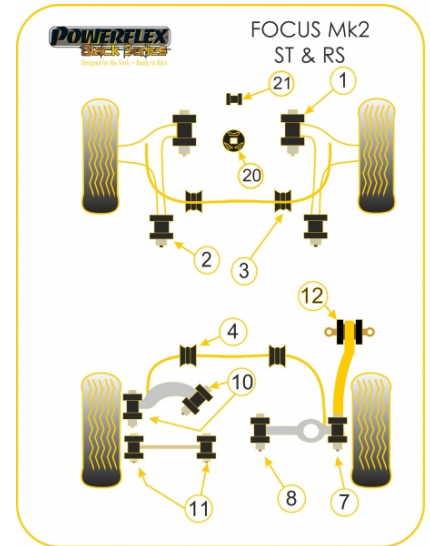

Notes:

- PFR19-810G is an on-car adjustable bush and is designed to provide +/- 1 degree of camber adjustment. For a non adjustable version use PFR19-810
- PFF19-1220 fits later models please check image for compatibility
- PFF19-1222 fits early models up to around 2008 please check image for compatibility.

FRONT WISHBONE FRONT BUSH 14MM BOLT

Qty Per Car 2

Diagram Ref. 1

Part No. **PFF19-8011BLK**

FRONT LOWER WISHBONE REAR BUSH

Qty Per Car 2

Diagram Ref. 2

Part No. **PFF19-1202BLK**

FRONT ANTI ROLL BAR TO CHASSIS BUSH 22MM

Qty Per Car 2

Diagram Ref. 3

Part No. **PFF19-1203-22BLK**

REAR ANTI ROLL BAR TO CHASSIS BUSH 18MM

Qty Per Car 2

Diagram Ref. 4

Part No. **PFR19-1204-18BLK**

REAR UPPER CONTROL ARM CAMBER ADJUSTABLE BUSH

Qty Per Car 4

Diagram Ref. 10

Part No. **PFR19-810GBLK**

REAR LOWER CONTROL ARM BUSH

Qty Per Car 4

Diagram Ref. 11

Part No. **PFR19-811BLK**