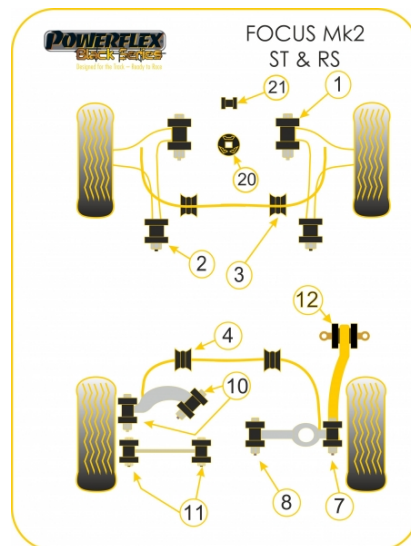

- PFR19-810G is an on-car adjustable bush and is designed to provide +/- 1 degree of camber adjustment. For a non adjustable version use PFR19-810

In addition to the Black Series parts listed please check the Road Series website for other bushes suitable for this car such as engine or transmission mountings.

FRONT WISHBONE FRONT BUSH 14MM BOLT

Qty Per Car **2**

Diagram Ref. **1**

Part No. **PFF19-8011BLK**

FRONT LOWER WISHBONE REAR BUSH

Qty Per Car **2**

Diagram Ref. **2**

Part No. **PFF19-1202BLK**

FRONT ANTI ROLL BAR TO CHASSIS BUSH 24MM

Qty Per Car **2**

Diagram Ref. **3**

Part No. **PFF19-1203-24BLK**

FRONT ANTI ROLL BAR TO CHASSIS BUSH 21MM

Qty Per Car **2**

Diagram Ref. **3**

Part No. **PFF19-1603-21BLK**

REAR UPPER CONTROL ARM BUSH

Qty Per Car **4**

Diagram Ref. **10**

Part No. **PFR19-810BLK**

REAR UPPER CONTROL ARM CAMBER ADJUSTABLE BUSH

Qty Per Car **4**

Diagram Ref. **10**

Part No. **PFR19-810GBLK**