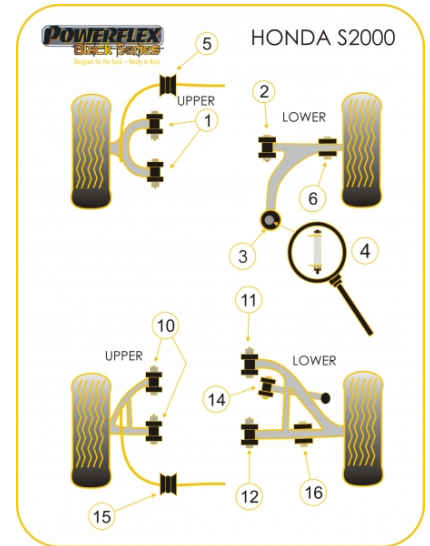

S2000

PRICING INFORMATION

The prices shown on our website are per bush.

To get the total pack price you will need to multiple this price by the number of bushes per vehicle.

Bush Price x Qty Per Car = Pack Price

Notes

- PFF25-203G is a replacement caster adjustment kit which will fit standard Honda bush and PFF25-203.
- Honda changed the rear upper wishbones in 2004, cars up to 2004 use PFR25-210 cars after seem to use either PFR25-209 or PFR25-210. Please measure the original bush to ensure the correct part number is ordered
- PFR25-209 fits arms with a hole diameter of 42mm and length of 57mm
- PFR25-210 fits arms with a hole diameter of 35mm and length of 47mm

In addition to the Black Series parts listed please check the Road Series website for other bushes suitable for this car such as engine or transmission mountings.

FRONT UPPER WISHBONE BUSH

Qty Per Car **4**

Diagram Ref. **1**

Part No. **PFF25-201BLK**

FRONT LOWER WISHBONE INNER BUSH

Qty Per Car **2**

Diagram Ref. **2**

Part No. **PFF25-202BLK**

FRONT ARM REAR (COMPLIANCE) BUSH

Qty Per Car **2**

Diagram Ref. **3**

Part No. **PFF25-203BLK**

STAINLESS STEEL CASTER ADJUSTMENT KIT

Qty Per Car **2**

Diagram Ref. **4**

Part No. **PFF25-203GBLK**

FRONT ANTI ROLL BAR BUSH 28.2MM

Qty Per Car **2**

Diagram Ref. **5**

Part No. **PFF25-205-28.2BLK**

FRONT ANTI ROLL BAR BUSH 26.5MM

Qty Per Car **2**

Diagram Ref. **5**

Part No. **PFF25-205BLK**