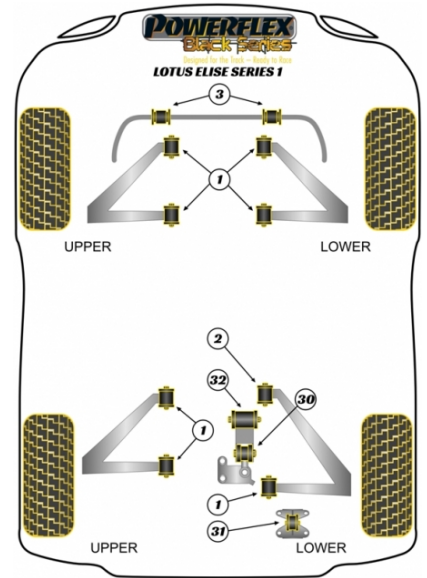

Notes

- THE SAME BUSHES ARE FITTED FRONT AND REAR ON ALL WISHBONES APART FROM THE REAR LOWER FRONT BUSH WHICH USES PF34-202.

In addition to the Black Series parts listed please check the Road Series website for other bushes suitable for this car such as engine or transmission mountings.

FRONT AND REAR WISHBONE BUSH

Qty Per Car **14**

Diagram Ref. **1**

Part No. **PF34-1001BLK**

REAR LOWER WISHBONE FRONT BUSH

Qty Per Car **2**

Diagram Ref. **2**

Part No. **PFR34-1002BLK**

FRONT ANTI ROLL BAR BUSH 19MM

Qty Per Car **2**

Diagram Ref. **3**

Part No. **PFF34-203-19BLK**

FRONT ANTI ROLL BAR BUSH 22.2MM

Qty Per Car **2**

Diagram Ref. **3**

Part No. **PFF34-203-22.2BLK**

FRONT ANTI ROLL BAR BUSH 25.4MM

Qty Per Car **2**

Diagram Ref. **3**

Part No. **PFF34-203-25.4BLK**

UPPER ENGINE MOUNT TORQUE BUSH

Qty Per Car **1**

Diagram Ref. **30**

Part No. **PFR34-230BLK**