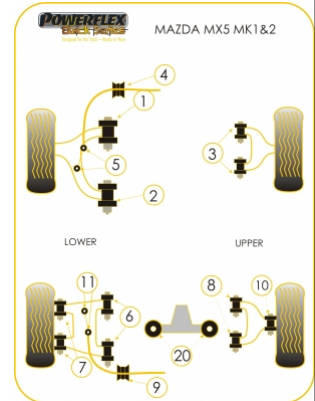

MAZDA - MX-5 MK1 (1989-1998), MK2 (1998-2005), MIATA, EUNOS

PRODUCT PRICING INFORMATION

The prices shown on our website are per bush.

To get the total pack price you will need to multiple this price by the number of bushes per vehicle.

Bush Price x Qty Per Car = Pack Price

In addition to the Black Series parts listed please check the Road Series website for other bushes suitable for this car such as engine or transmission mountings.

Bush description	Quantity Per Car	Diagram Reference	Part Number	Retail Price Each
Front Lower Wishbone Front Bush	2	1	PFF36-101BLK	
Front Lower Wishbone Rear Bush	2	2	PFF36-102BLK	
Front Upper Wishbone Bush	4	3	PFF36-103BLK	
Front Anti Roll Bar Mounting Bush 20mm	2	4	PFF36-105-20BLK	
Front Anti Roll Bar Mounting Bush 22mm	2	4	PFF36-105-22BLK