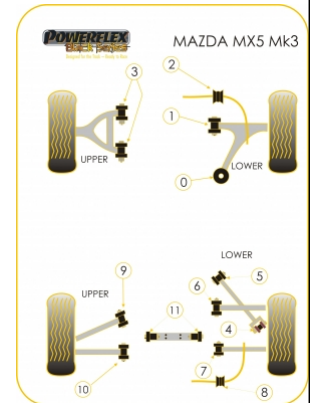

MAZDA - MX-5 MK3 2005 ON

PRODUCT PRICING INFORMATION

The prices shown on our website are per bush.

To get the total pack price you will need to multiple this price by the number of bushes per vehicle.

Bush Price x Qty Per Car = Pack Price

In addition to the Black Series parts listed please check the Road Series website for other bushes suitable for this car such as engine or transmission mountings.

Bush description	Quantity Per Car	Diagram Reference	Part Number	Retail Price Each
 Front Lower Arm Rear Bush Click for fitting instructions	2	0	PFF36-400BLK	
 Front Lower Wishbone Front Bush	2	1	PFF36-401BLK	
 Front Anti Roll Bar Bush 21mm	2	2	PFF36-402-21BLK	
 Front Upper Wishbone Bush	4	3	PFF36-403BLK	
 Rear Trailing Arm Rear Bush	2	4	PFR36-404BLK	

	Rear Trailing Arm Front Bush	2	5	PFR36-405BLK
	Rear Track Control Arm Inner Bush	2	6	PFR36-406BLK
	Rear Link Arm Inner Bush	2	7	PFR36-407BLK
	Rear Anti Roll Bar Bush 12mm	2	8	PFR36-408-12BLK
	Rear Upper Forward Link Arm Inner Bush	2	9	PFR36-409BLK
	Rear Upper Rear Arm Inner Bush	2	10	PFR36-410BLK
	Rear Diff Carrier Bracket Bush	2	11	PFR36-411BLK