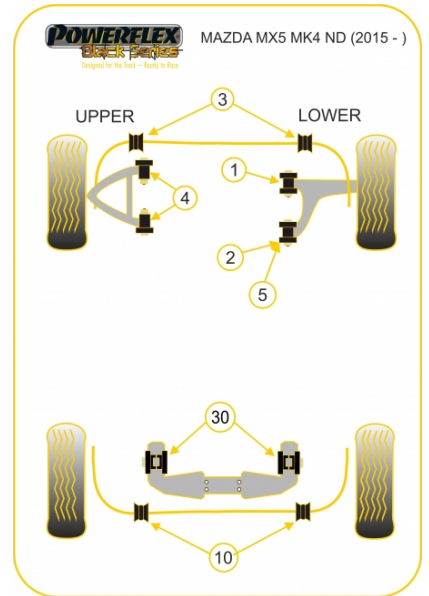

## PRICING INFORMATION

The prices shown on our website are per bush.  
 To get the total pack price you will need to multiple this price by the number of bushes per vehicle.

**Bush Price x Qty Per Car = Pack Price**

### Notes

- PFR36-630 fits manual cars only.

*In addition to the Black Series parts listed please check the Road Series website for other bushes suitable for this car such as engine or transmission mountings.*

### FRONT LOWER ARM FRONT BUSH

Qty Per Car **2**

Diagram Ref. **1**

Part No. **PFF36-601BLK**

### **REAR DIFF MOUNT INSERT**

Qty Per Car **2**

Diagram Ref. **30**

Part No. **PFR36-630BLK**

---