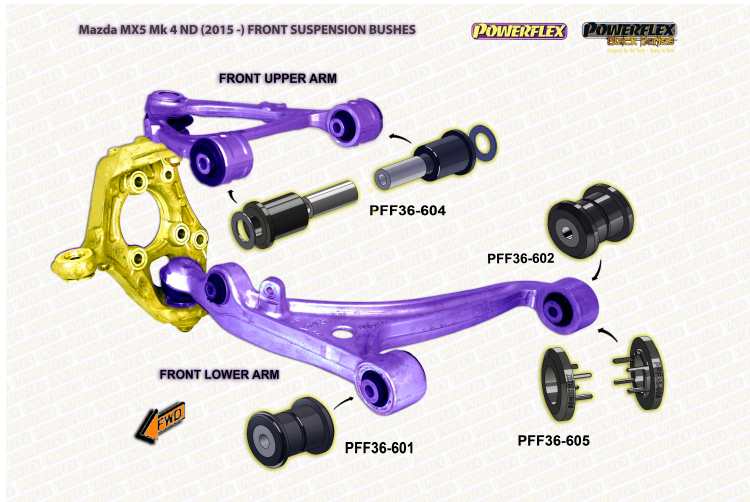

# MK4 ND (2015-)

### Notes

- PFR36-630 fits manual cars only.

*In addition to the Black Series parts listed please check the Road Series website for other bushes suitable for this car such as engine or transmission mountings.*

### FRONT LOWER ARM FRONT BUSH

Qty Per Car **2**

Diagram Ref. **1**

Part No. **PFF36-601BLK**