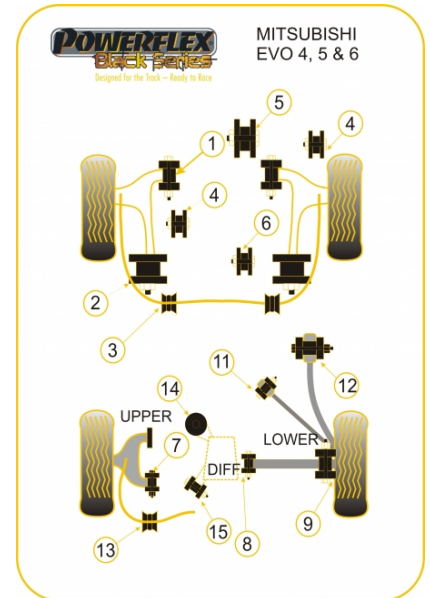

### Notes

- PFR44-113 Fits the EVO 4&5, EVO 6 use PFR44-111
- The front lower diff mount could be either 62mm (use PFF44-107) or 70.5mm (use PFF44-108)
- Please note the `R` suffix at the end of some part numbers is for Road use.
- PFF44-105(R) is used twice on the vehicle. It is used for the Upper Engine Mount as well as the Upper Gearbox Mount
- PFR44-120 does not fit RS models and those without without AYC
- PFR44-420 fits RS models and those without AYC

*In addition to the Black Series parts listed please check the Road Series website for other bushes suitable for this car such as engine or transmission mountings.*

	<b>POWERALIGN CAMBER BOLT KIT (12MM)</b>	Qty Per Car <b>1</b>	Diagram Ref.	Part No. <b>PFA100-12</b>
	<b>FRONT WISHBONE FRONT BUSH</b>	Qty Per Car <b>2</b>	Diagram Ref. <b>1</b>	Part No. <b>PFF44-101BLK</b>
	<b>FRONT WISHBONE REAR BUSH</b>	Qty Per Car <b>2</b>	Diagram Ref. <b>2</b>	Part No. <b>PFF44-102BLK</b>
	<b>FRONT ANTI ROLL BAR MOUNT 23MM</b>	Qty Per Car <b>2</b>	Diagram Ref. <b>3</b>	Part No. <b>PFF44-103-23BLK</b>
	<b>FRONT UPPER ENGINE MOUNT</b>	Qty Per Car <b>2</b>	Diagram Ref. <b>4</b>	Part No. <b>PFF44-105BLK</b>
	<b>FRONT LOWER FRONT ENGINE MOUNT</b>	Qty Per Car <b>1</b>	Diagram Ref. <b>5</b>	Part No. <b>PFF44-106BLK</b>

### REAR ANTI ROLL BAR MOUNTING 18MM

Qty Per Car **2**

Diagram Ref. **13**

Part No. **PFR44-119-18BLK**

---

### REAR ANTI ROLL BAR MOUNTING 21MM

Qty Per Car **2**

Diagram Ref. **13**

Part No. **PFR44-119-21BLK**

---