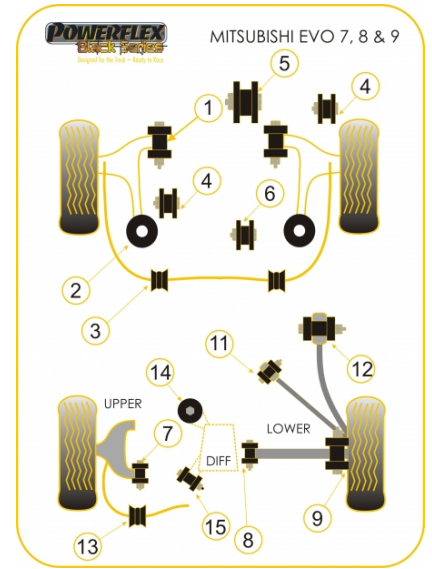

LANCER EVOLUTION 7-8-9 (INC 260)

PRICING INFORMATION

The prices shown on our website are per bush.

To get the total pack price you will need to multiple this price by the number of bushes per vehicle.

Bush Price x Qty Per Car = Pack Price

Notes

- The Front Lower Diff Mount has 2 possible sizes. For 62mm use PFF44-107BLK and 70.5mm use PFF44-108BLK.
- PFF44-105BLK is used twice on the vehicle. It is used for the Upper Engine Mount as well as the Upper Gearbox Mount.
- PFR44-120BLK does not fit RS models and those without without AYC.
- PFR44-420BLK fits RS models and those without AYC

In addition to the Black Series parts listed please check the Road Series website for other bushes suitable for this car such as engine or transmission mountings.

POWERALIGN CAMBER BOLT KIT (14MM)

Qty Per Car **1**

Diagram Ref.

Part No. **PFA100-14**

FRONT WISHBONE FRONT BUSH

Qty Per Car **2**

Diagram Ref. **1**

Part No. **PFF44-1011-14BLK**

FRONT WISHBONE REAR BUSH ANTI-LIFT & CASTER ADJUSTABLE

Qty Per Car **2**

Diagram Ref. **2**

Part No. **PFF44-202GBLK**

FRONT ANTI ROLL BAR BUSH 24MM

Qty Per Car **2**

Diagram Ref. **3**

Part No. **PFF44-201-24BLK**

FRONT ANTI ROLL BAR BUSH 26MM

Qty Per Car **2**

Diagram Ref. **3**

Part No. **PFF44-201-26BLK**

FRONT ANTI ROLL BAR BUSH 29MM

Qty Per Car **2**

Diagram Ref. **3**

Part No. **PFF44-201-29BLK**

FRONT UPPER ENGINE MOUNT

Qty Per Car **2**

Diagram Ref. **4**

Part No. **PFF44-105BLK**