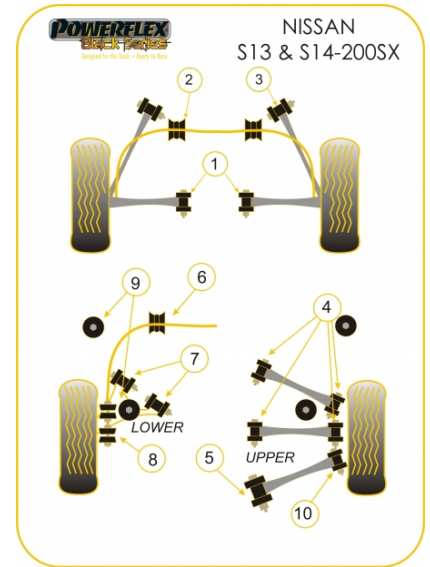

200SX - S13, S14, S14A & S15

PRICING INFORMATION

The prices shown on our website are per bush.

To get the total pack price you will need to multiple this price by the number of bushes per vehicle.

Bush Price x Qty Per Car = Pack Price

Notes

- The Front Inner Track Control Arm Bush Is available in 2 different diameters PFF46-201 is 35mm and PFF46-221 at 31.6mm.
- PFR46-203 is 45mm long, 33mm diameter and is for the S13 only.
- PFR46-210 is 50mm long, 31.25mm diameter and is for the S14 only. Please check original bush dimensions before ordering.
- PFR46-204G are on car adjustable bushes to replace all the rear upper arm bushes allowing camber adjustment of +/-1.5 deg. These fit all S13/S14/S15 Models excluding HICAS.
- PFR46-204 are non adjustable bushes. These fit all S13/S14/S15 Models excluding HICAS.
- PFR46-208 fits all S13/S14/S15 models excluding HICAS.

In addition to the Black Series parts listed please check the Road Series website for other bushes suitable for this car such as engine or transmission mountings.

POWERALIGN CAMBER BOLT KIT (12MM)

Qty Per Car **1**

Diagram Ref.

Part No. **PFA100-12**

FRONT INNER TRACK CONTROL ARM BUSH

Qty Per Car **2**

Diagram Ref. **1**

Part No. **PFF46-201BLK**

FRONT INNER TRACK CONTROL ARM BUSH

Qty Per Car **2**

Diagram Ref. **1**

Part No. **PFF46-221BLK**

FRONT ANTI ROLL BAR MOUNT 25MM

Qty Per Car **2**

Diagram Ref. **2**

Part No. **PFF46-202-25BLK**

FRONT ANTI ROLL BAR MOUNT 27MM

Qty Per Car **2**

Diagram Ref. **2**

Part No. **PFF46-202-27BLK**

FRONT LOWER RADIUS ARM TO CHASSIS

Qty Per Car **2**

Diagram Ref. **3**

Part No. **PFF46-218BLK**