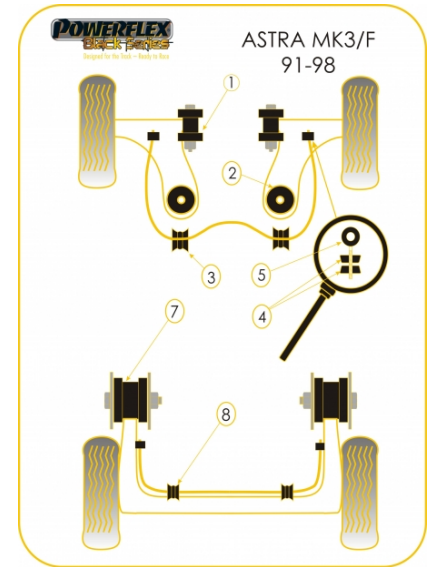

REAR ANTI ROLL BAR MOUNT (INNER) 15MM

Qty Per Car **2**

Diagram Ref. **8**

Part No. **PFR80-415-15BLK**

POWERALIGN CAMBER BOLT KIT (12MM)

Qty Per Car **1**

Diagram Ref.

Part No. **PFA100-12**

FRONT WISHBONE INNER BUSH (FRONT)

Qty Per Car **2**

Diagram Ref. **1**

Part No. **PFF80-401BLK**

FRONT WISHBONE INNER BUSH (REAR)

Qty Per Car **2**

Diagram Ref. **2**

Part No. **PFF80-402BLK**

FRONT ANTI ROLL BAR MOUNTING BOLT BUSHES

Qty Per Car **2**

Diagram Ref. **4**

Part No. **PFF80-408BLK**

FRONT ANTI ROLL BAR EYE BOLT BUSH 22MM

Qty Per Car **2**

Diagram Ref. **5**

Part No. **PFF80-409-22BLK**

REAR ANTI ROLL BAR MOUNT (INNER) 18MM

Qty Per Car **2**

Diagram Ref. **8**

Part No. **PFR80-415-18BLK**

BUMP STOP KIT

Qty Per Car **1**

Diagram Ref.

Part No. **BS2002K**
